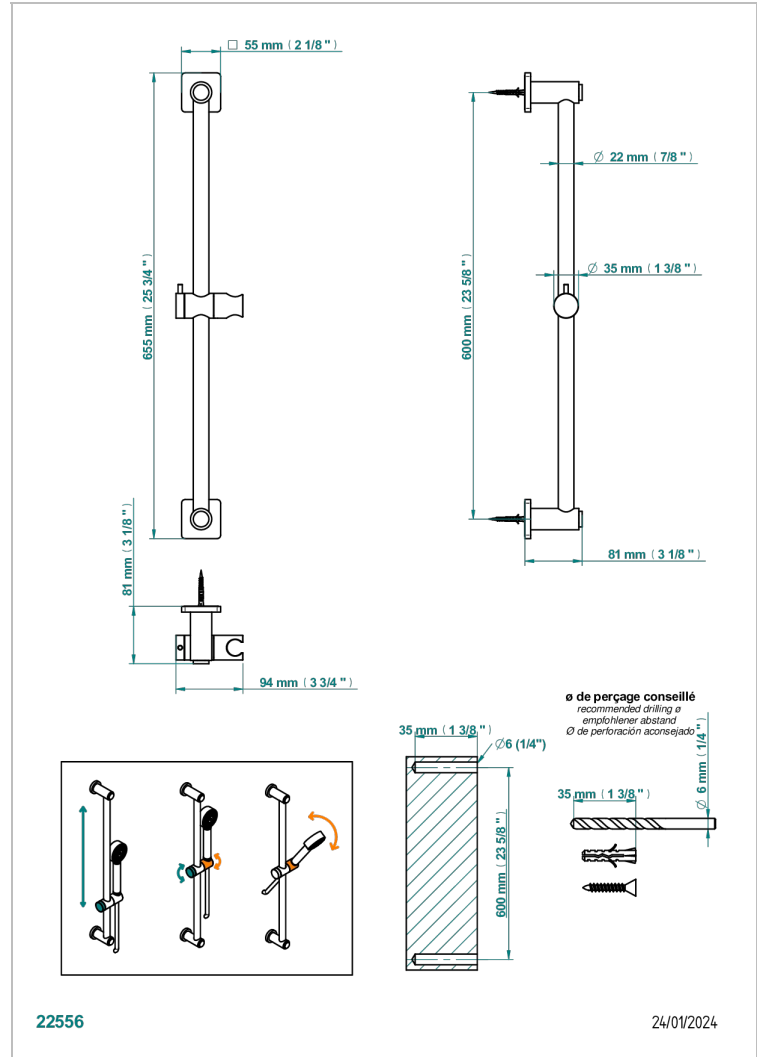

PROFIL BLACK ONYX

A6N-258

Slide bar and hook

CHARACTERISTIC

- Profil Black Onyx
- Slide bar and hook

AVAILABLE FINITIONS

Antique nickel - H28
Black ceram - D30
Blush PVD - H62
Brass color PVD - H49
Brown bronze color PVD - F33
Gold color PVD - H52