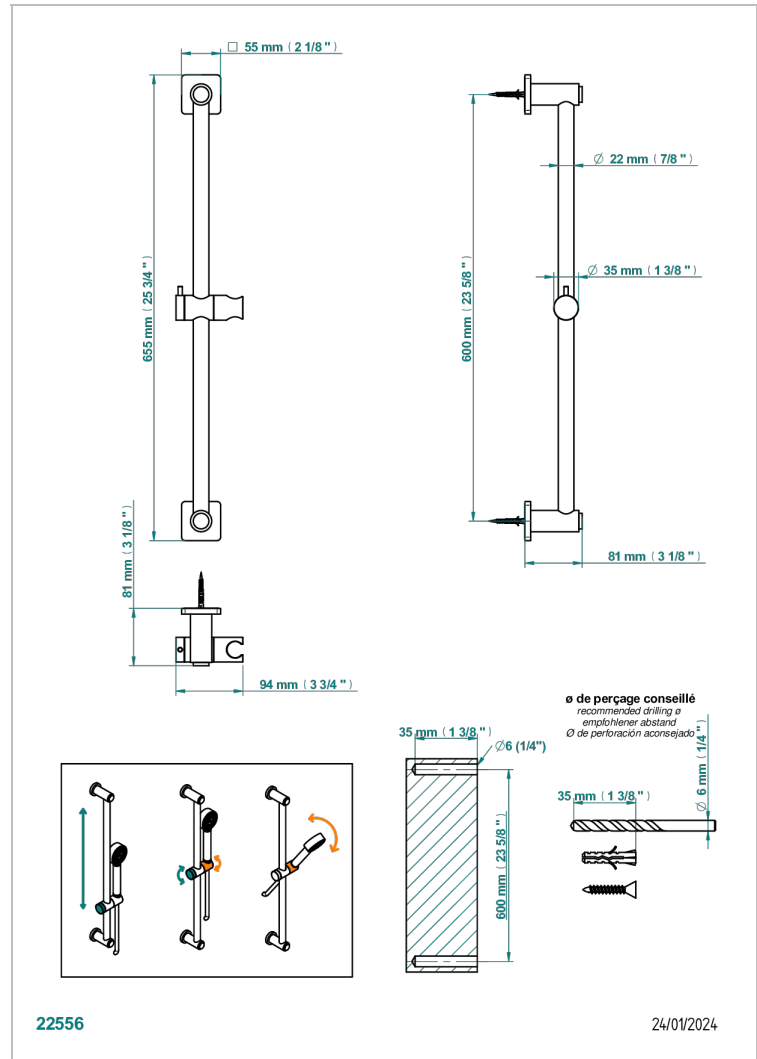

PROFIL LALIQUE CLEAR CRYSTAL WITH LEVER HANDLES

A6H-258

60 cm SLIDE BAR AND HOOK

CHARACTERISTIC

- Profil Laliq Clear crystal with lever handles
- 60 cm SLIDE BAR AND HOOK

AVAILABLE FINITIONS

Black ceram - D30