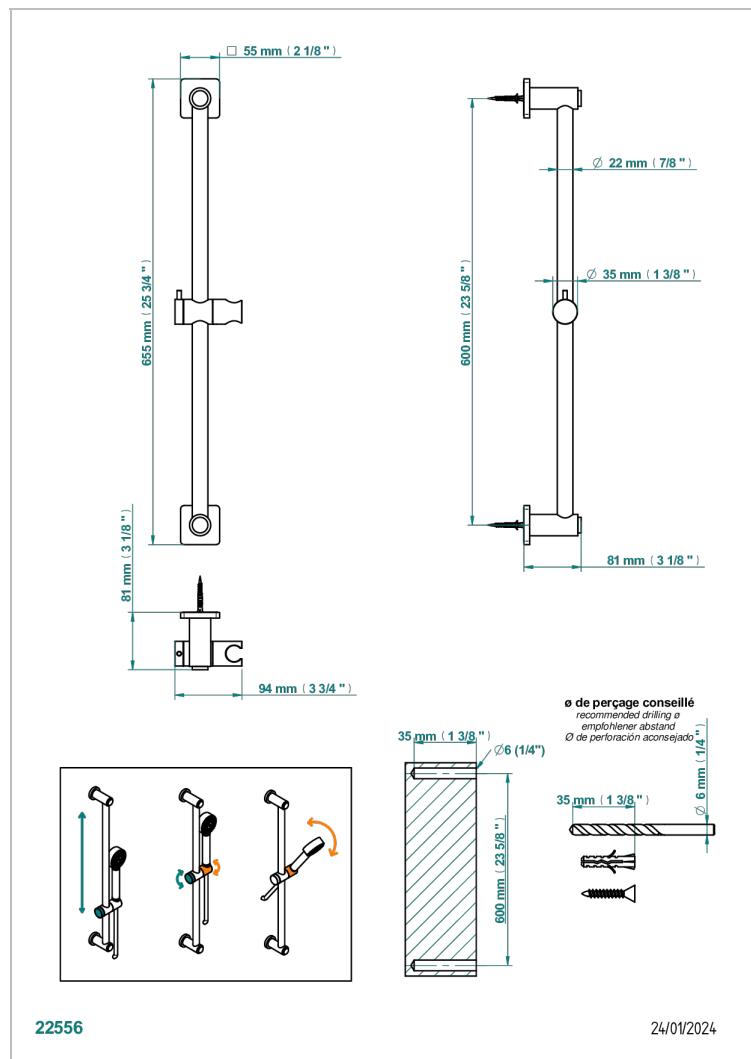

PROFIL LALIQUE CLEAR CRYSTAL

A6G-258

60 cm SLIDE BAR AND HOOK

CHARACTERISTIC

- Profil Laliq Clear crystal
- 60 cm SLIDE BAR AND HOOK

AVAILABLE FINITIONS

Black ceram - D30

Blush PVD - H62