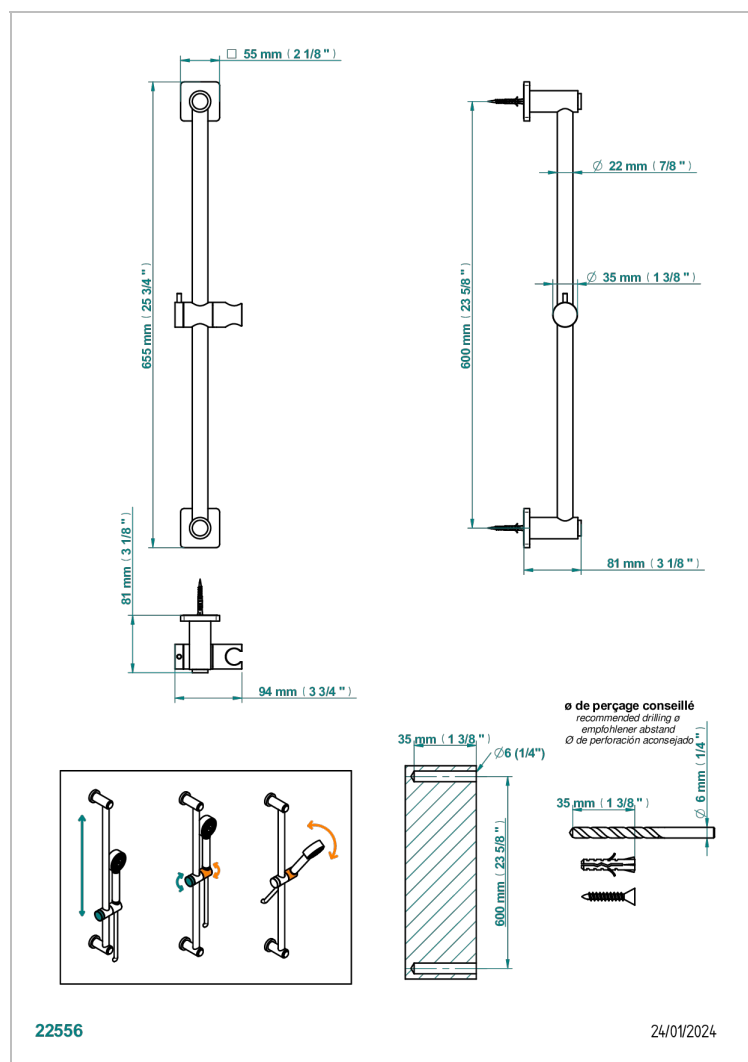

PROFIL METAL WITH LEVER HANDLES

A6B-258

60 cm SLIDE BAR AND HOOK

CHARACTERISTIC

- Profil Metal with lever handles
- 60 cm SLIDE BAR AND HOOK

AVAILABLE FINITIONS

Black ceram - D30

Blush PVD - H62