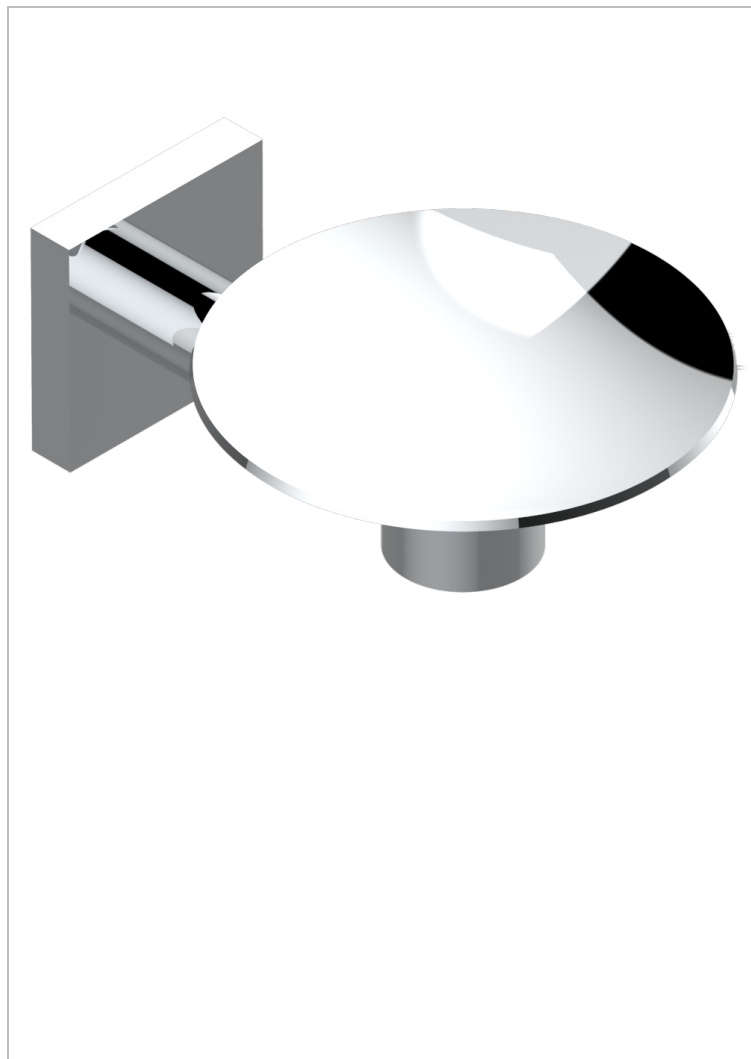

PROFIL BLACK ONYX WITH LEVER HANDLES

A6P-546

Soap dish, wall mounted, 4" diameter

CHARACTERISTIC

- Profil Black Onyx with lever handles
- Soap dish, wall mounted, 4" diameter

AVAILABLE FINITIONS

Black ceram - D30
 Blush PVD - H62
 Brass color PVD - H49
 Brown bronze color PVD - F33
 Chrome polished - A02
 Chrome polished / gold polished - G02

Copper antique matt, coated - H07
 Gold color PVD - H52
 Gold mat - F07
 Gold polished - F01
 Graphite PVD - H64
 Light coated bronze - D01

Matt Umber PVD - H67
 Matt blush PVD - H60
 Matt brass color PVD - H50
 Matt brown bronze color PVD - F34
 Matt chrome (American satin) - C02
 Matt gold color PVD - H53

Matt graphite PVD - H65
 Matt nickel (American satin) - C01
 Matt nickel color PVD - H56
 Nickel antique / Sovereign - H28
 Nickel color PVD - H55
 Nickel polished - B01

Soft gold - F30
 Soft matt gold - F31
 Umber PVD - H66