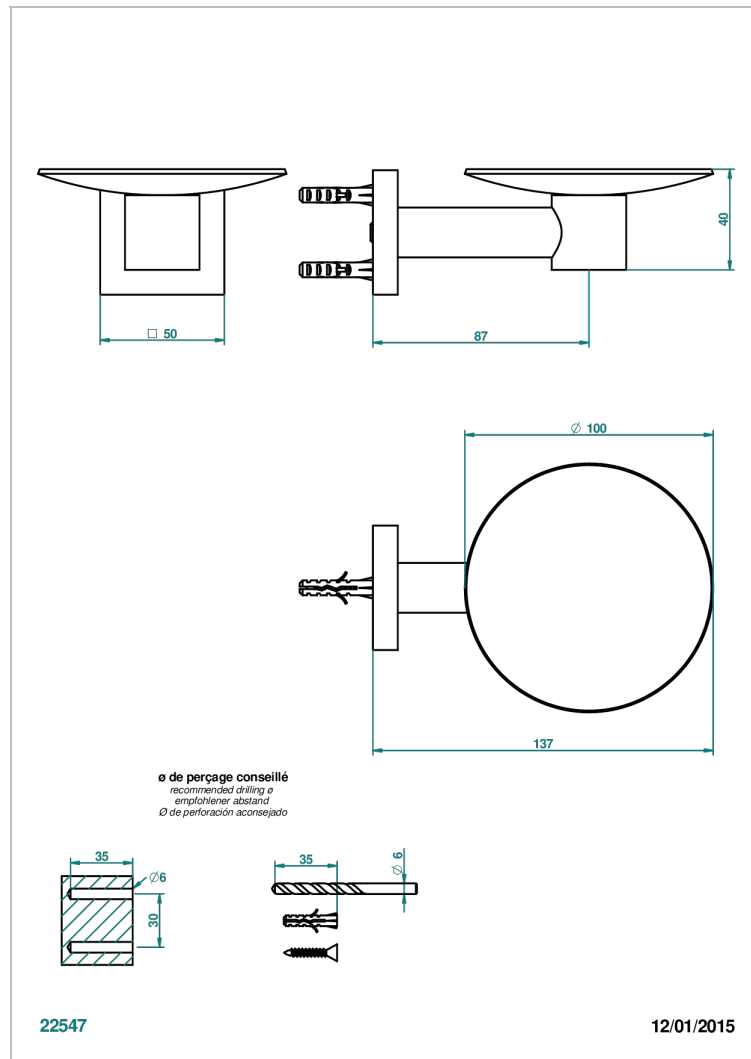

PROFIL BLACK ONYX WITH LEVER HANDLES

A6P-546

Soap dish, wall mounted, 4" diameter

CHARACTERISTIC

- Profil Black Onyx with lever handles
- Soap dish, wall mounted, 4" diameter

AVAILABLE FINITIONS

Black ceram - D30
 Blush PVD - H62
 Brass color PVD - H49
 Brown bronze color PVD - F33
 Chrome polished - A02
 Chrome polished / gold polished - G02