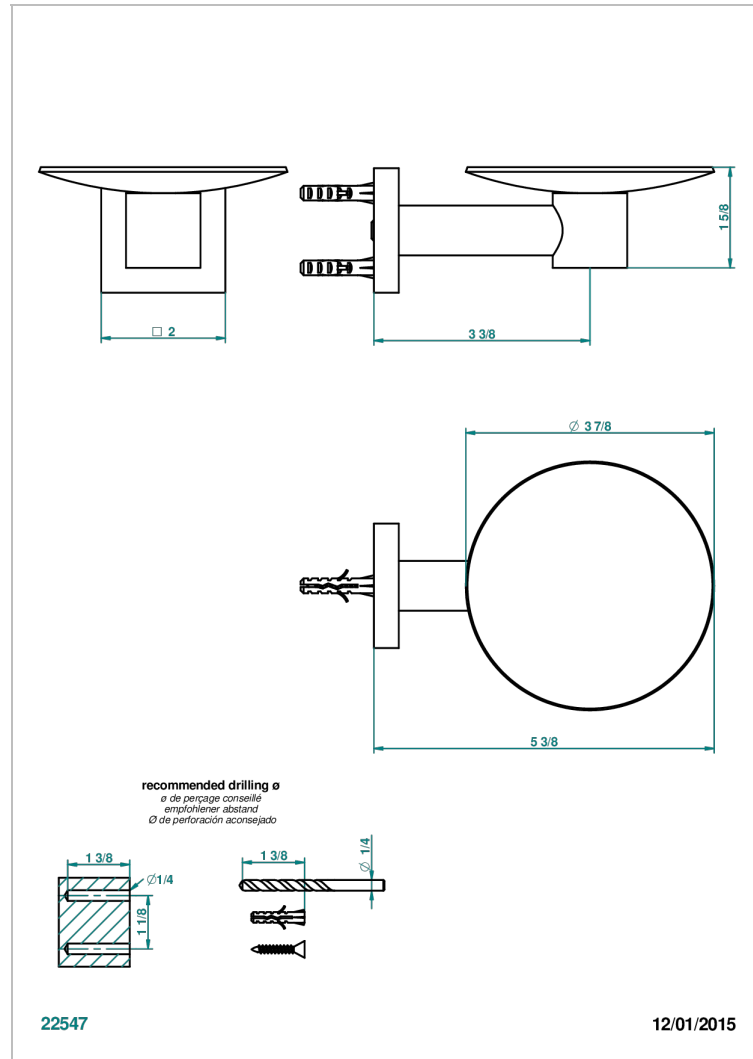

PROFIL BLACK ONYX WITH LEVER HANDLES

A6P-546

Soap dish, wall mounted, 4" diameter

CHARACTERISTIC

- Profil Black Onyx with lever handles
- Soap dish, wall mounted, 4" diameter

AVAILABLE FINITIONS

Black ceram - D30
 Blush PVD - H62
 Brass color PVD - H49
 Brown bronze color PVD - F33
 Chrome polished - A02
 Chrome polished / gold polished - G02