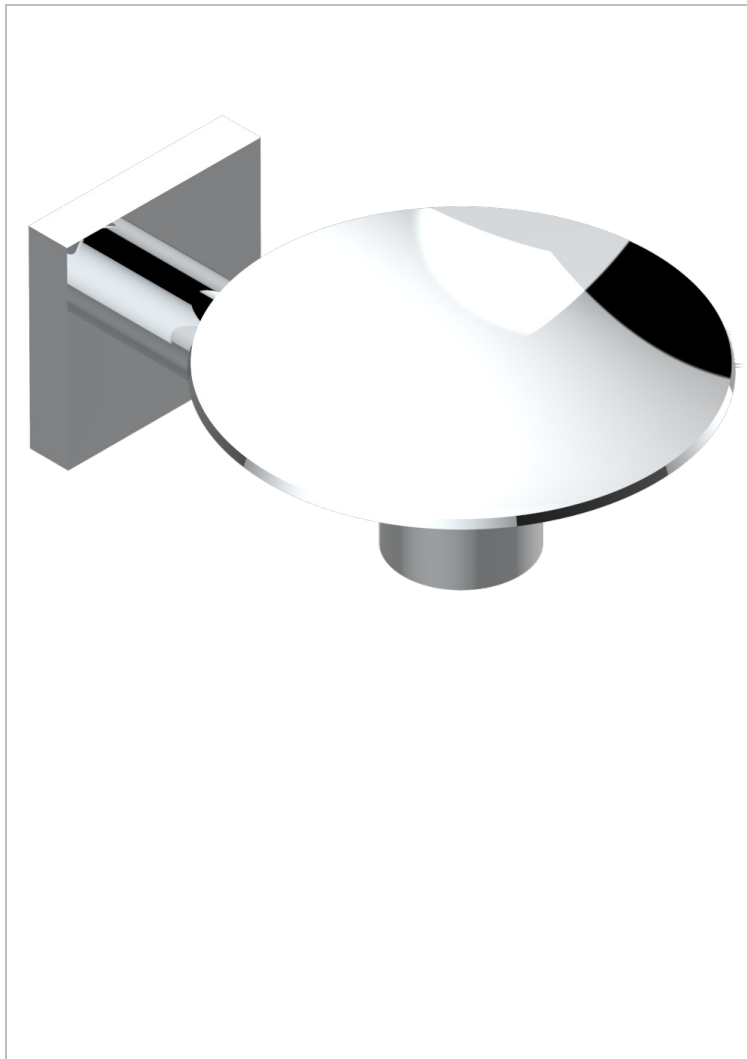

PROFIL BLACK ONYX WITH LEVER HANDLES

A6P-546

Soap dish, wall mounted, 4" diameter

CHARACTERISTIC

- Profil Black Onyx with lever handles
- Soap dish, wall mounted, 4" diameter

AVAILABLE FINITIONS

Black ceram - D30
 Blush PVD - H62
 Brass color PVD - H49
 Brown bronze color PVD - F33
 Chrome polished - A02
 Chrome polished / gold polished - G02

Copper antique matt, coated - H07
 Gold color PVD - H52
 Gold mat - F07
 Gold polished - F01
 Graphite PVD - H64
 Light coated bronze - D01

Matt Umber PVD - H67
 Matt blush PVD - H60
 Matt brass color PVD - H50
 Matt brown bronze color PVD - F34
 Matt chrome (American satin) - C02
 Matt gold color PVD - H53

Matt graphite PVD - H65
 Matt nickel (American satin) - C01
 Matt nickel color PVD - H56
 Nickel antique / Sovereign - H28
 Nickel color PVD - H55
 Nickel polished - B01

Soft gold - F30
 Soft matt gold - F31
 Umber PVD - H66