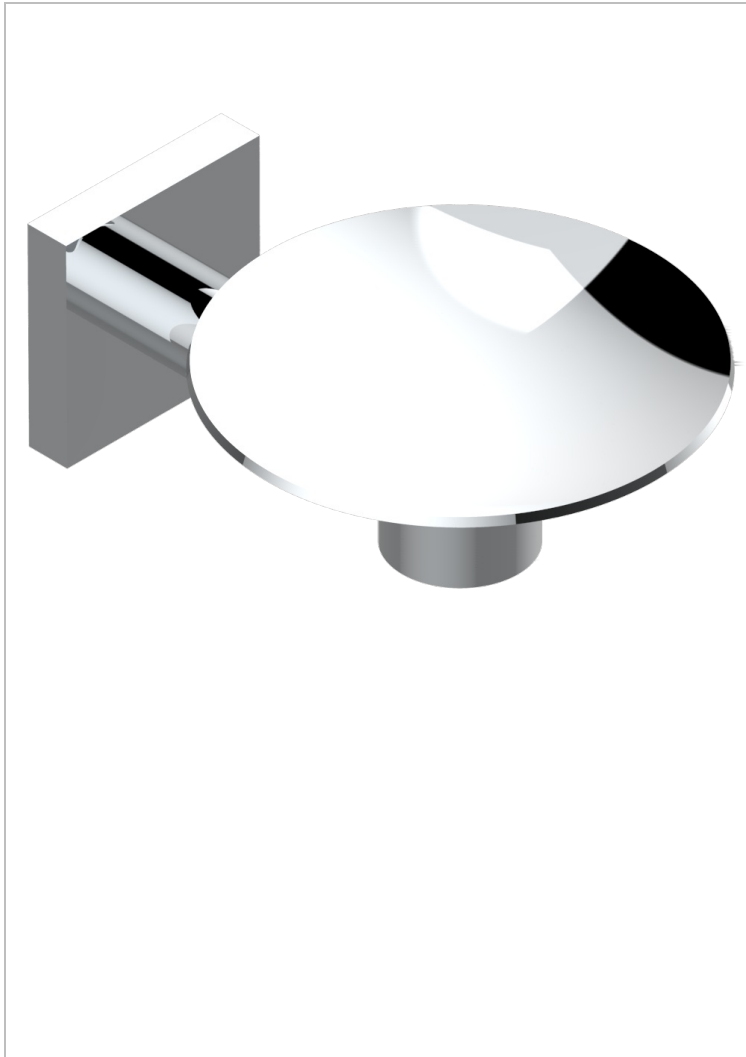

PROFIL BLACK ONYX WITH LEVER

A6P-546

Wall mounted soap dish, \varnothing 100 mm

THG[®]
PARIS

CHARACTERISTIC

- Profil Black Onyx with lever
- Wall mounted soap dish, \varnothing 100 mm

AVAILABLE FINITIONS

Antique nickel - H28
Black ceram - D30
Blush PVD - H62
Brass color PVD - H49
Brown bronze color PVD - F33
Gold color PVD - H52

Graphite PVD - H64
Lacquered light bronze - D01
Matt Umber PVD - H67
Matt blush PVD - H60
Matt brass color PVD - H50
Matt brown bronze color PVD - F34

Matt chrome - C02
Matt gold - F07
Matt gold color PVD - H53
Matt graphite PVD - H65
Matt nickel (color finish) - C01
Matt nickel color PVD - H56

Nickel color PVD - H55
Polished chrome (color finish) - A02
Polished chrome / Polished gold
(color finish) - G02
Polished gold (color finish) - F01
Polished nickel - B01
Soft gold - F30

Soft matt gold - F31
Umber PVD - H66
Varnished matt antique red copper
(color finish) - H07