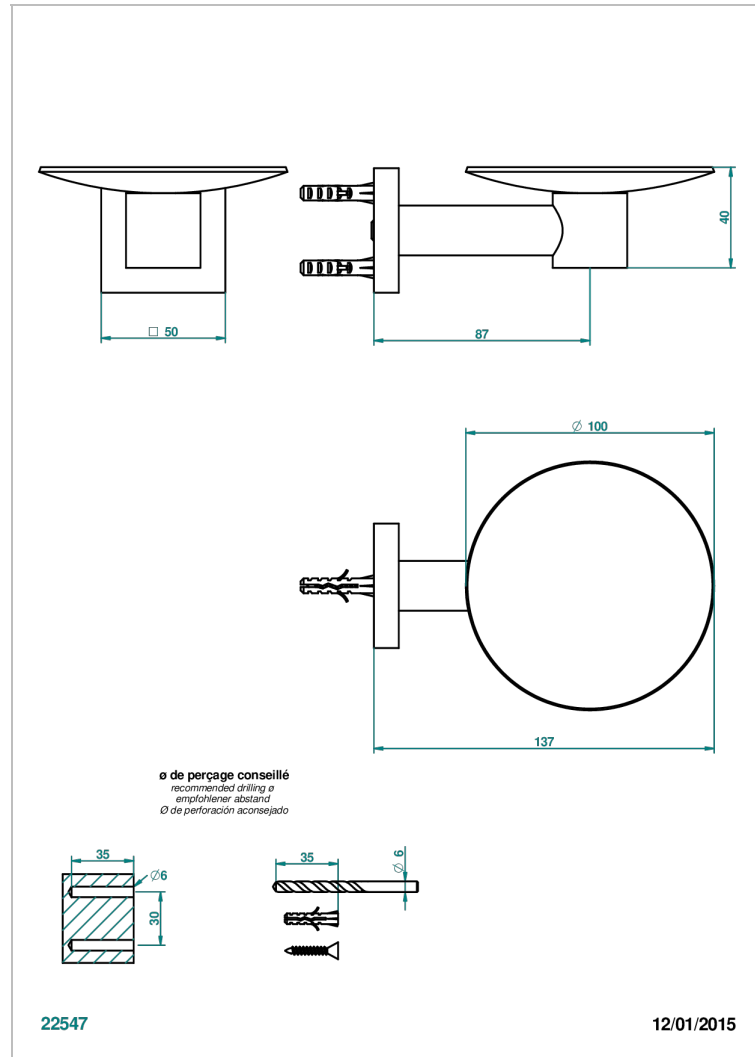

PROFIL BLACK ONYX WITH LEVER

A6P-546

Wall mounted soap dish, \varnothing 100 mm

THG[®]
PARIS

CHARACTERISTIC

- Profil Black Onyx with lever
- Wall mounted soap dish, \varnothing 100 mm

AVAILABLE FINITIONS

Antique nickel - H28
Black ceram - D30
Blush PVD - H62
Brass color PVD - H49
Brown bronze color PVD - F33
Gold color PVD - H52