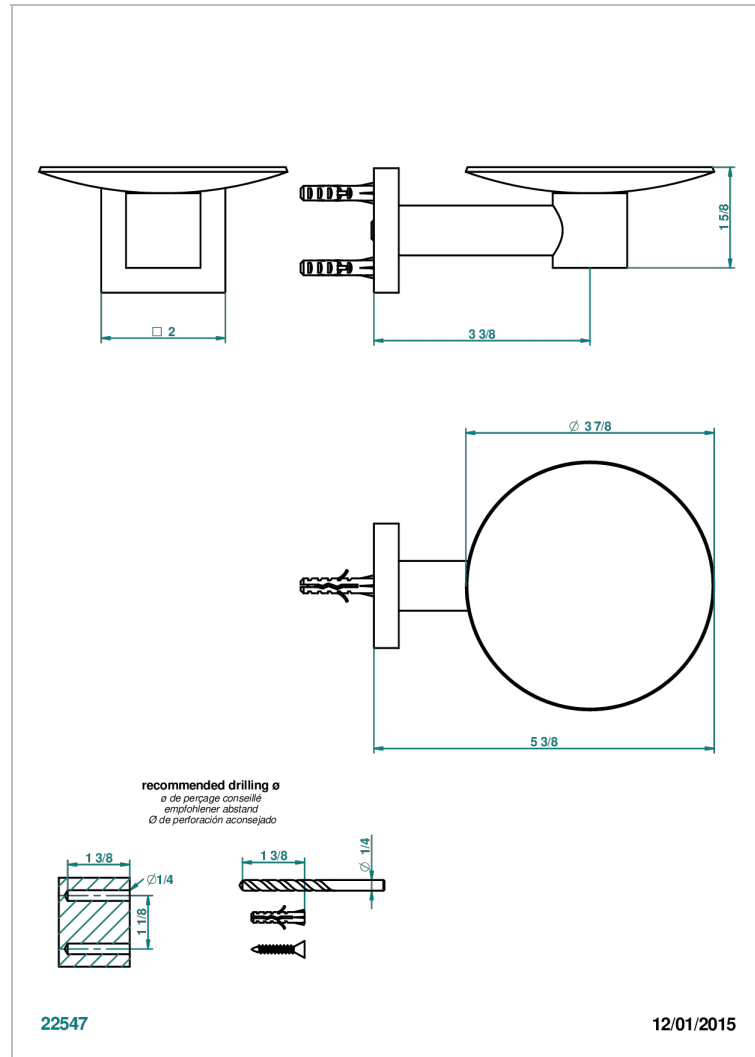

PROFIL BLACK ONYX WITH LEVER

A6P-546

Wall mounted soap dish, \varnothing 100 mm

THG[®]
PARIS

CHARACTERISTIC

- Profil Black Onyx with lever
- Wall mounted soap dish, \varnothing 100 mm

AVAILABLE FINITIONS

Antique nickel - H28
Black ceram - D30
Blush PVD - H62
Brass color PVD - H49
Brown bronze color PVD - F33
Gold color PVD - H52