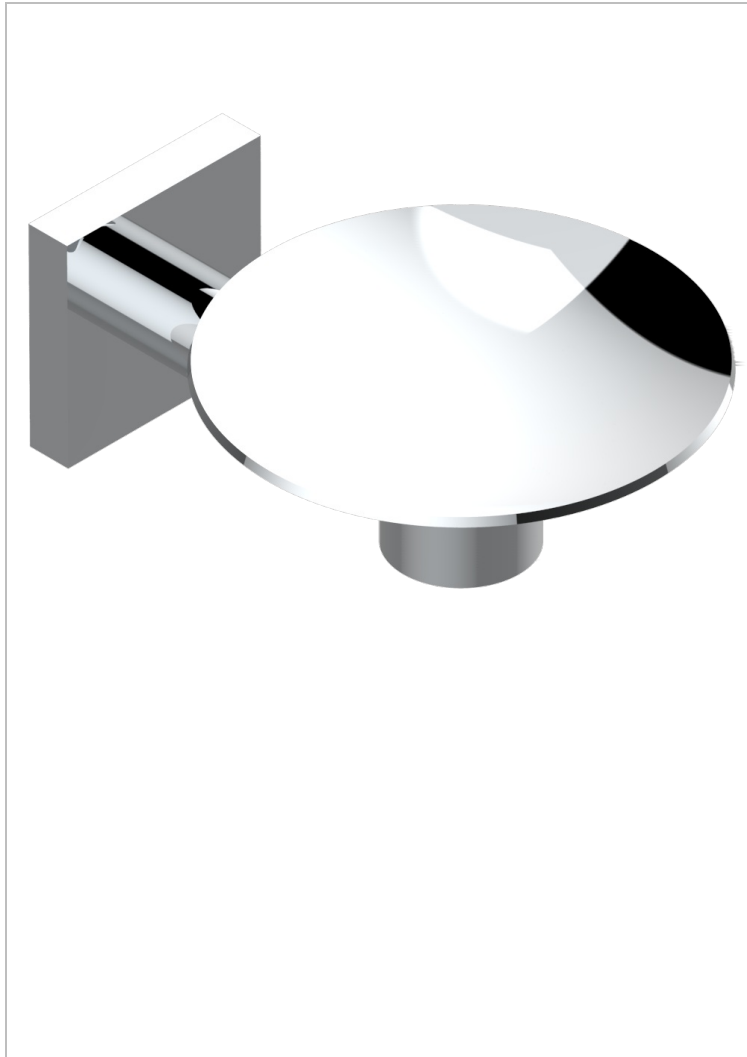

PROFIL BLACK ONYX WITH LEVER

A6P-546

Wall mounted soap dish, \varnothing 100 mm

THG[®]
PARIS

CHARACTERISTIC

- Profil Black Onyx with lever
- Wall mounted soap dish, \varnothing 100 mm

AVAILABLE FINITIONS

Antique nickel - H28
Black ceram - D30
Blush PVD - H62
Brass color PVD - H49
Brown bronze color PVD - F33
Gold color PVD - H52

Graphite PVD - H64
Lacquered light bronze - D01
Matt Umber PVD - H67
Matt blush PVD - H60
Matt brass color PVD - H50
Matt brown bronze color PVD - F34

Matt chrome - C02
Matt gold - F07
Matt gold color PVD - H53
Matt graphite PVD - H65
Matt nickel (color finish) - C01
Matt nickel color PVD - H56

Nickel color PVD - H55
Polished chrome (color finish) - A02
Polished chrome / Polished gold (color finish) - G02
Polished gold (color finish) - F01
Polished nickel - B01
Soft gold - F30

Soft matt gold - F31
Umber PVD - H66
Varnished matt antique red copper (color finish) - H07