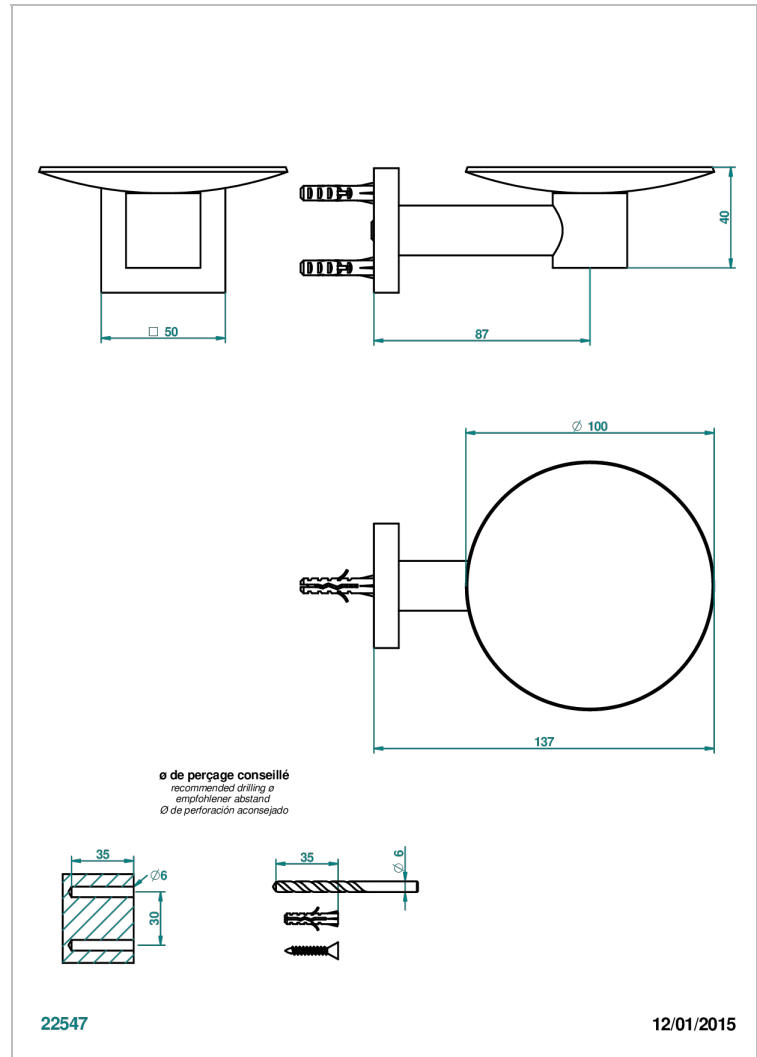

# PROFIL BLACK ONYX

A6N-546

Soap dish, wall mounted, 4" diameter

THG<sup>®</sup>  
PARIS

## CHARACTERISTIC

- Profil Black Onyx
- Soap dish, wall mounted, 4" diameter