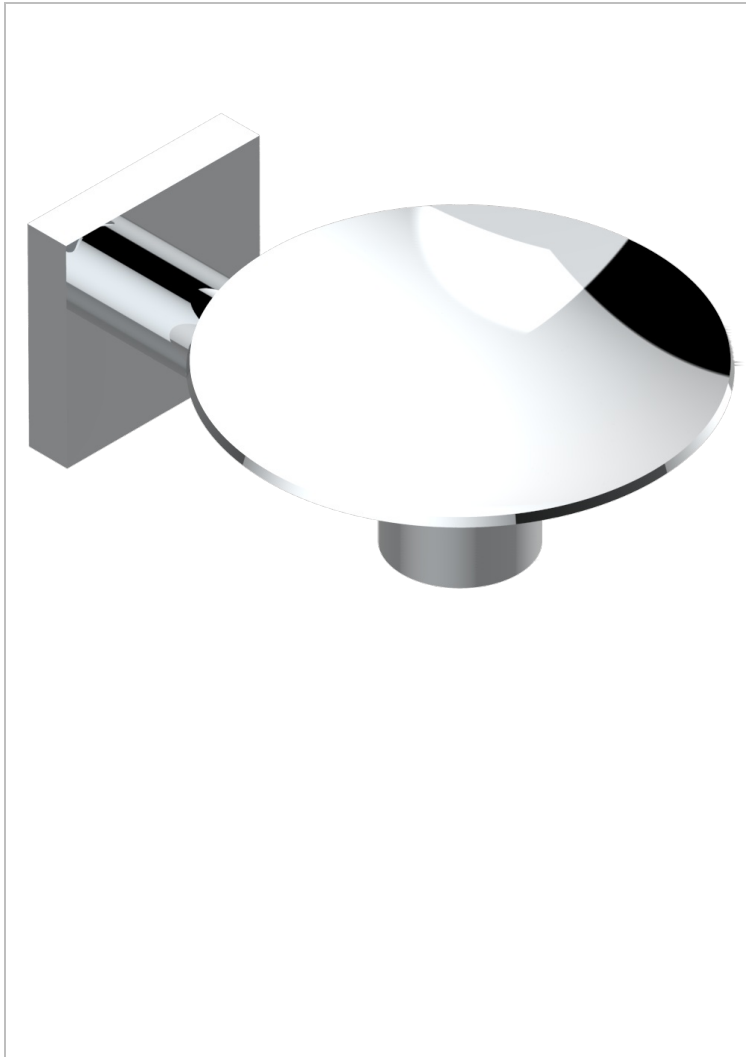

# PROFIL BLACK ONYX

A6N-546

Soap dish, wall mounted, 4" diameter

THG<sup>®</sup>  
PARIS

## CHARACTERISTIC

- Profil Black Onyx
- Soap dish, wall mounted, 4" diameter

## AVAILABLE FINITIONS

Black ceram - D30  
Blush PVD - H62  
Brass color PVD - H49  
Brown bronze color PVD - F33  
Chrome polished - A02  
Chrome polished / gold polished - G02

Copper antique matt, coated - H07  
Gold color PVD - H52  
Gold mat - F07  
Gold polished - F01  
Graphite PVD - H64  
Light coated bronze - D01