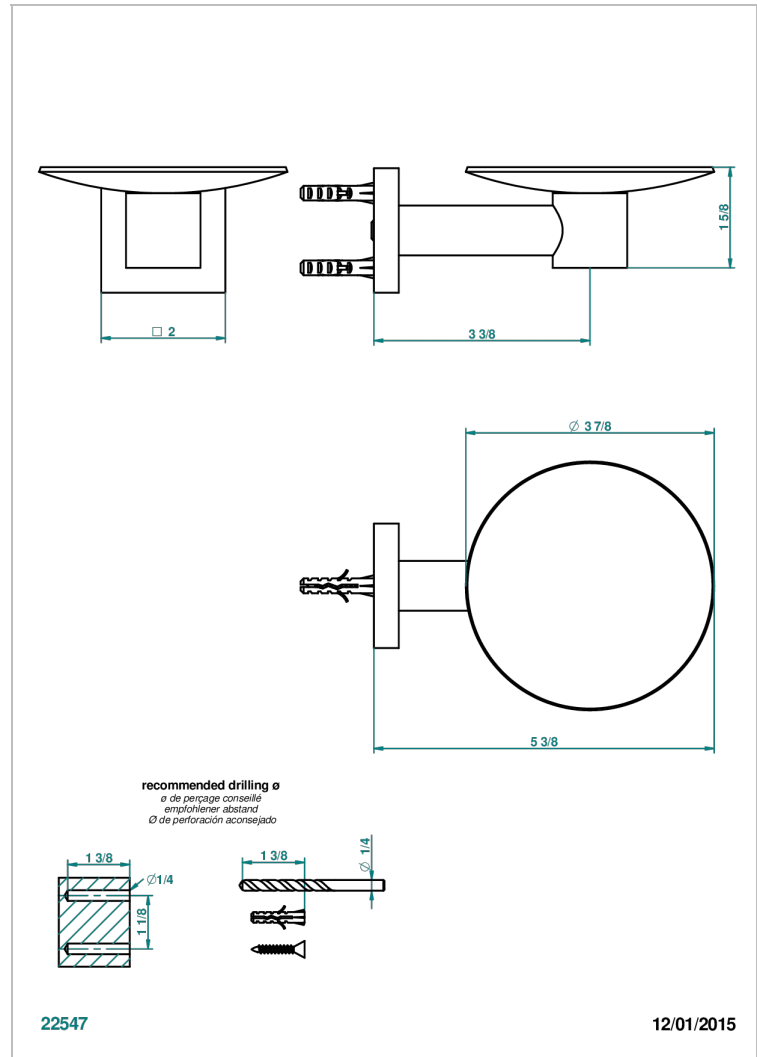

PROFIL BLACK ONYX

A6N-546

Soap dish, wall mounted, 4" diameter

THG[®]
PARIS

CHARACTERISTIC

- Profil Black Onyx
- Soap dish, wall mounted, 4" diameter

AVAILABLE FINITIONS

Black ceram - D30
Blush PVD - H62
Brass color PVD - H49
Brown bronze color PVD - F33
Chrome polished - A02
Chrome polished / gold polished - G02