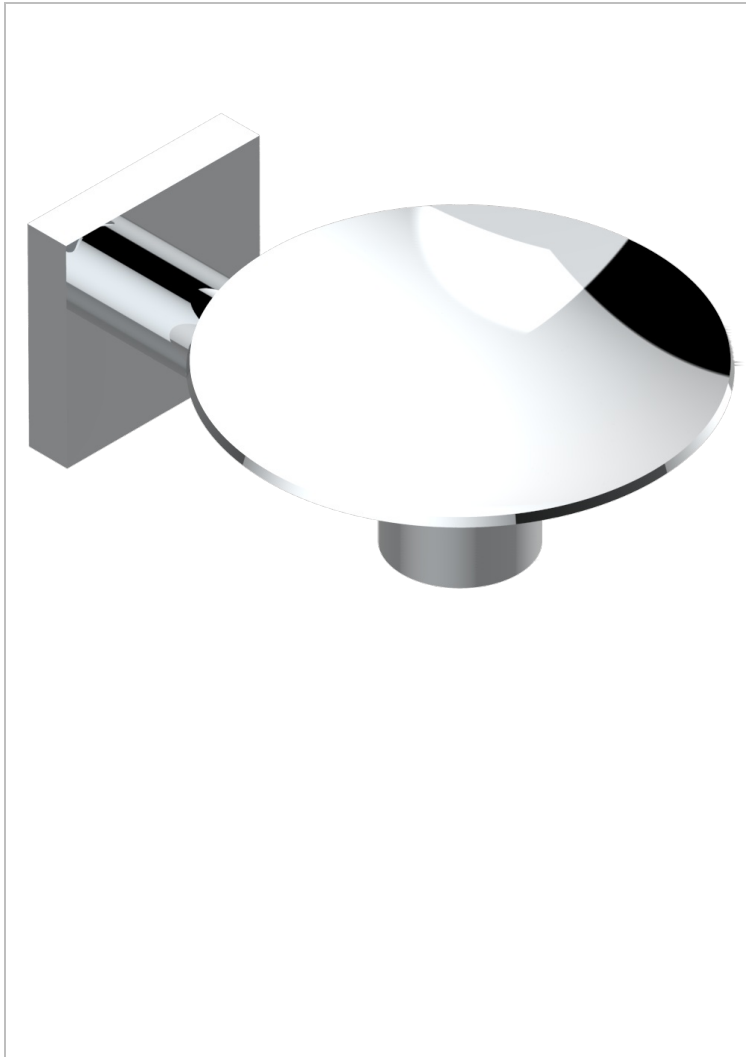

PROFIL BLACK ONYX

A6N-546

Soap dish, wall mounted, 4" diameter

THG[®]
PARIS

CHARACTERISTIC

- Profil Black Onyx
- Soap dish, wall mounted, 4" diameter

AVAILABLE FINITIONS

Black ceram - D30
Blush PVD - H62
Brass color PVD - H49
Brown bronze color PVD - F33
Chrome polished - A02
Chrome polished / gold polished - G02

Copper antique matt, coated - H07
Gold color PVD - H52
Gold mat - F07
Gold polished - F01
Graphite PVD - H64
Light coated bronze - D01

Matt Umber PVD - H67
Matt blush PVD - H60
Matt brass color PVD - H50
Matt brown bronze color PVD - F34
Matt chrome (American satin) - C02
Matt gold color PVD - H53

Matt graphite PVD - H65
Matt nickel (American satin) - C01
Matt nickel color PVD - H56
Nickel antique / Sovereign - H28
Nickel color PVD - H55
Nickel polished - B01

Soft gold - F30
Soft matt gold - F31
Umber PVD - H66