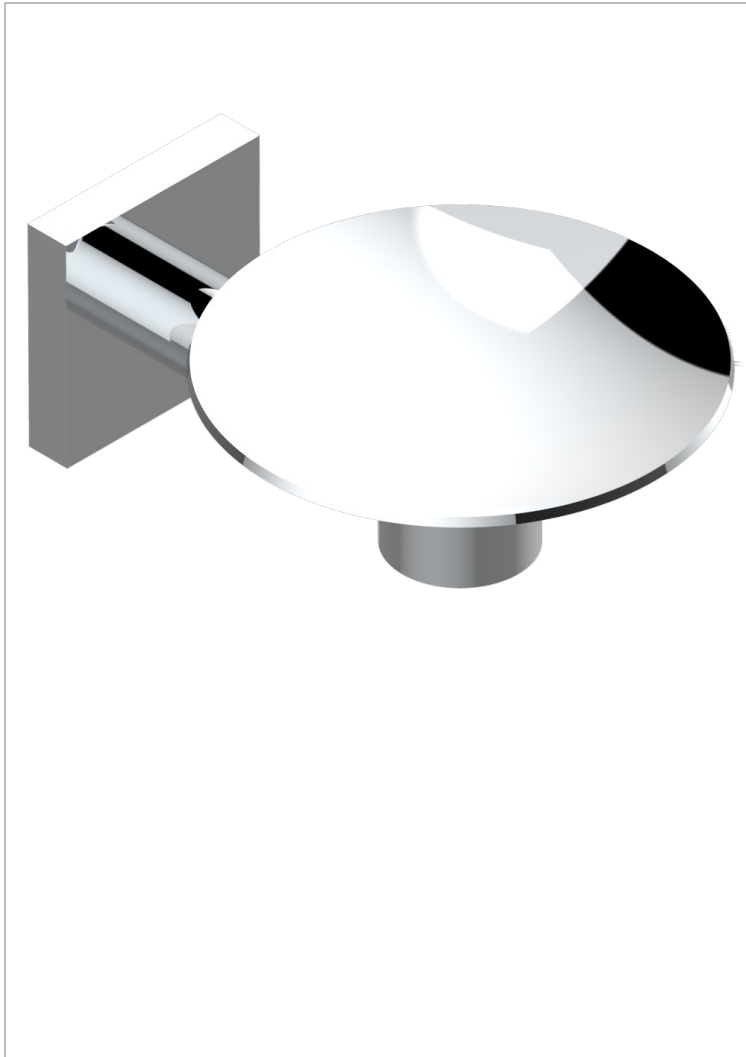

PROFIL BLACK ONYX

A6N-546

Wall mounted soap dish, \varnothing 100 mm

THG[®]
PARIS

CHARACTERISTIC

- Profil Black Onyx
- Wall mounted soap dish, \varnothing 100 mm

AVAILABLE FINITIONS

Antique nickel - H28
Black ceram - D30
Blush PVD - H62
Brass color PVD - H49
Brown bronze color PVD - F33
Gold color PVD - H52

Graphite PVD - H64
Lacquered light bronze - D01
Matt Umber PVD - H67
Matt blush PVD - H60
Matt brass color PVD - H50
Matt brown bronze color PVD - F34

Matt chrome - C02
Matt gold - F07
Matt gold color PVD - H53
Matt graphite PVD - H65
Matt nickel (color finish) - C01
Matt nickel color PVD - H56

Nickel color PVD - H55
Polished chrome (color finish) - A02
Polished chrome / Polished gold (color finish) - G02
Polished gold (color finish) - F01
Polished nickel - B01
Soft gold - F30

Soft matt gold - F31
Umber PVD - H66
Varnished matt antique red copper (color finish) - H07