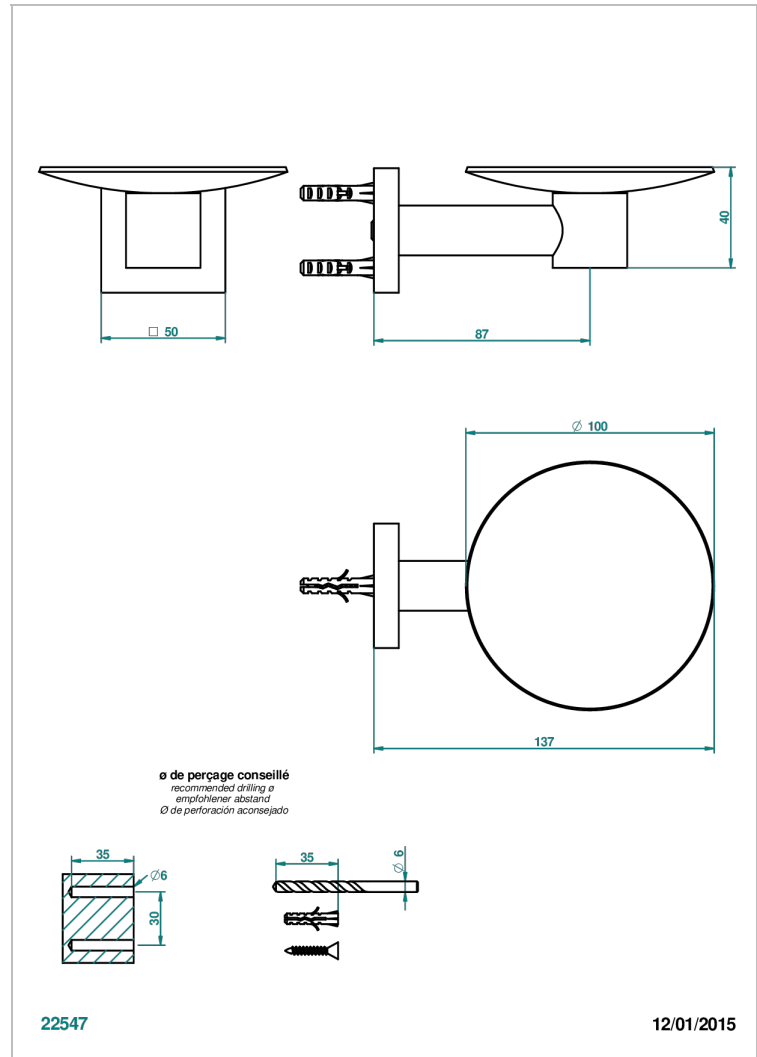

PROFIL BLACK ONYX

A6N-546

Wall mounted soap dish, \varnothing 100 mm

THG[®]
PARIS

CHARACTERISTIC

- Profil Black Onyx
- Wall mounted soap dish, \varnothing 100 mm

AVAILABLE FINITIONS

Antique nickel - H28
Black ceram - D30
Blush PVD - H62
Brass color PVD - H49
Brown bronze color PVD - F33
Gold color PVD - H52