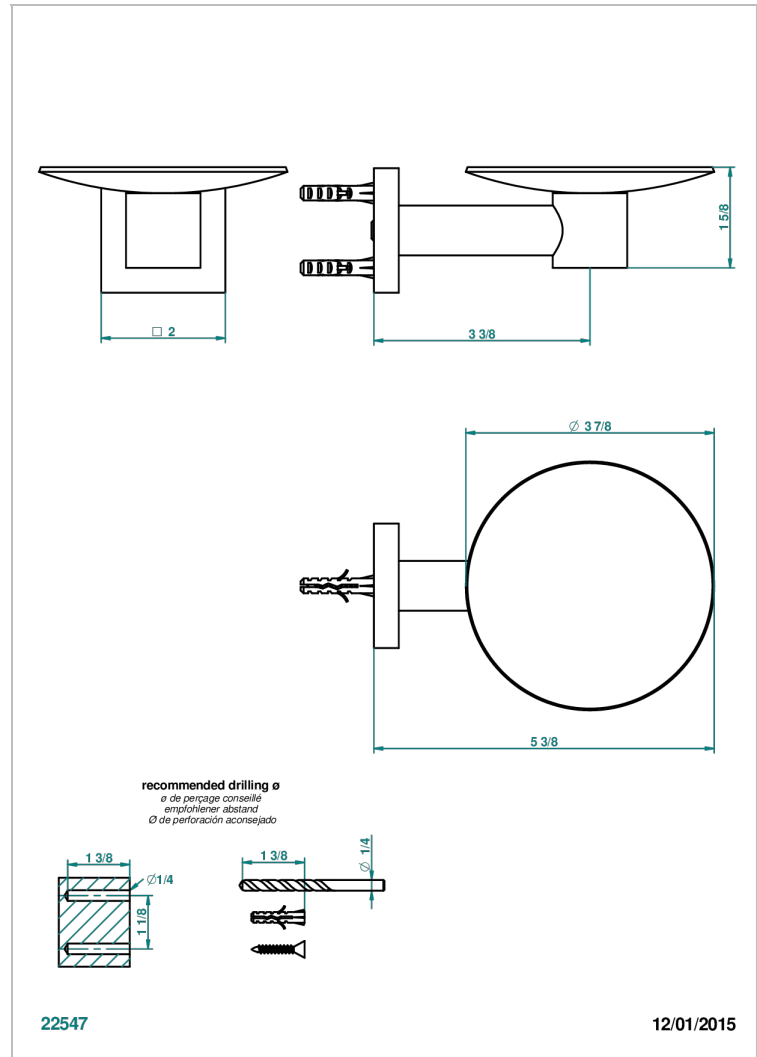

PROFIL BLACK ONYX

A6N-546

Wall mounted soap dish, \varnothing 100 mm

THG[®]
PARIS

CHARACTERISTIC

- Profil Black Onyx
- Wall mounted soap dish, \varnothing 100 mm

AVAILABLE FINITIONS

Antique nickel - H28
Black ceram - D30
Blush PVD - H62
Brass color PVD - H49
Brown bronze color PVD - F33
Gold color PVD - H52