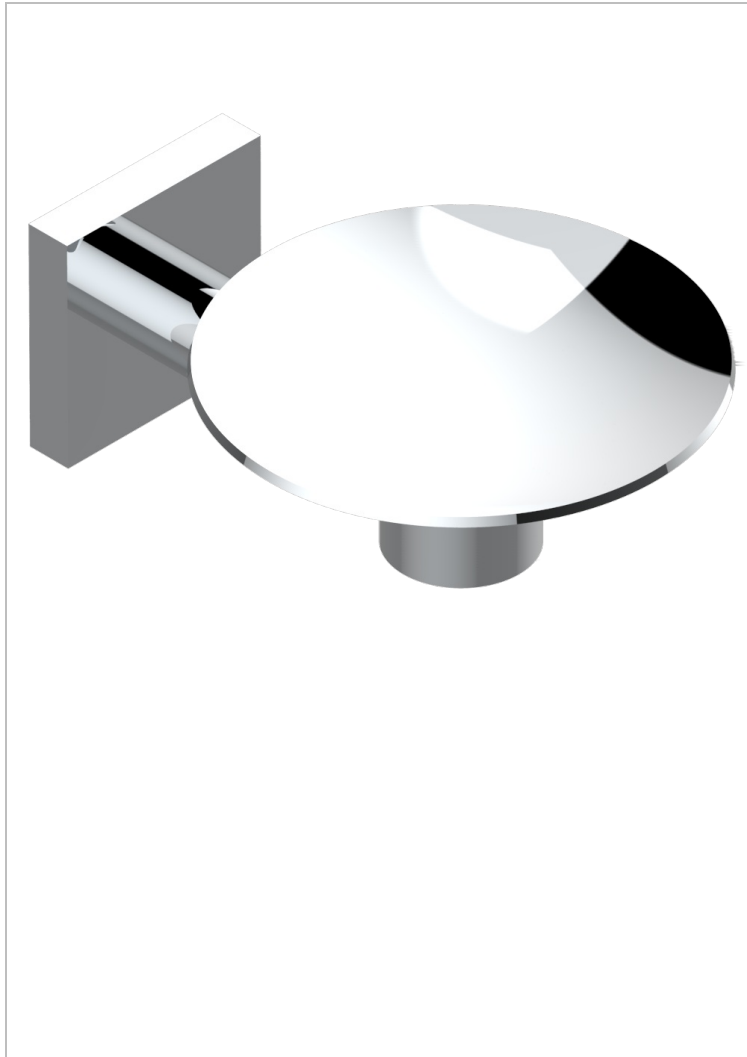

PROFIL BLACK ONYX

A6N-546

Wall mounted soap dish, \varnothing 100 mm

THG[®]
PARIS

CHARACTERISTIC

- Profil Black Onyx
- Wall mounted soap dish, \varnothing 100 mm

AVAILABLE FINITIONS

Antique nickel - H28
Black ceram - D30
Blush PVD - H62
Brass color PVD - H49
Brown bronze color PVD - F33
Gold color PVD - H52

Graphite PVD - H64
Lacquered light bronze - D01
Matt Umber PVD - H67
Matt blush PVD - H60
Matt brass color PVD - H50
Matt brown bronze color PVD - F34

Matt chrome - C02
Matt gold - F07
Matt gold color PVD - H53
Matt graphite PVD - H65
Matt nickel (color finish) - C01
Matt nickel color PVD - H56

Nickel color PVD - H55
Polished chrome (color finish) - A02
Polished chrome / Polished gold (color finish) - G02
Polished gold (color finish) - F01
Polished nickel - B01
Soft gold - F30

Soft matt gold - F31
Umber PVD - H66
Varnished matt antique red copper (color finish) - H07