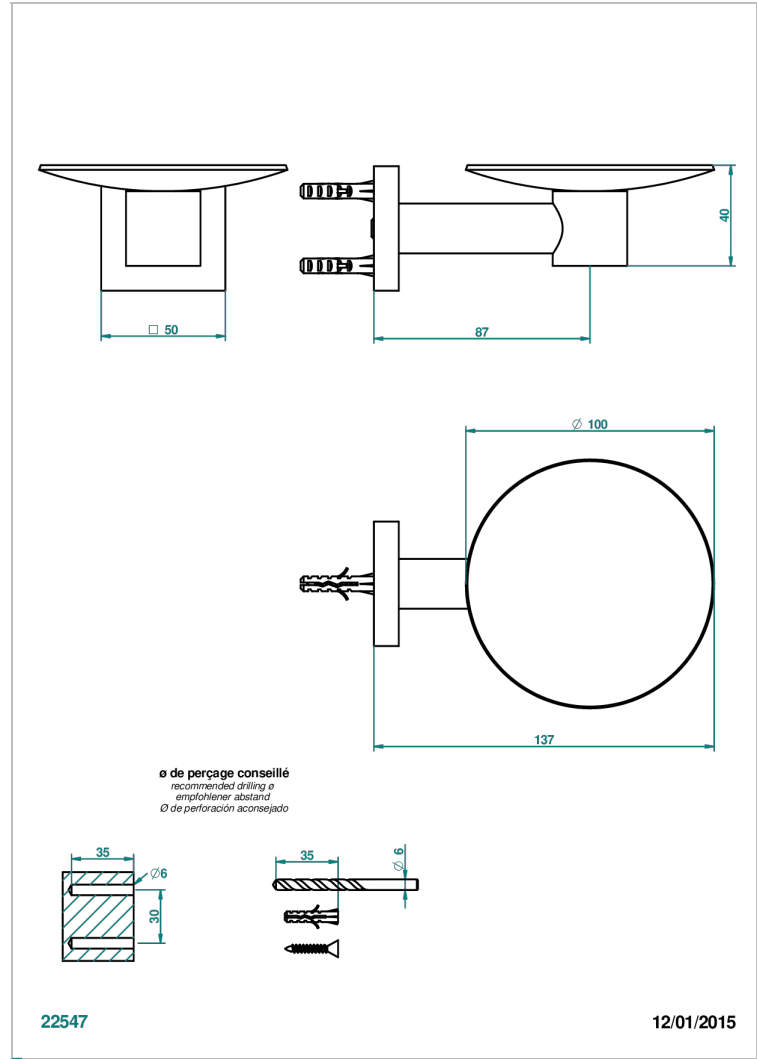

PROFIL LALIQUE CLEAR CRYSTAL WITH LEVER HANDLES

A6H-546

Soap dish, wall mounted, 4" diameter

CHARACTERISTIC

- Profil Lalique Clear crystal with lever handles
- Soap dish, wall mounted, 4" diameter

AVAILABLE FINITIONS