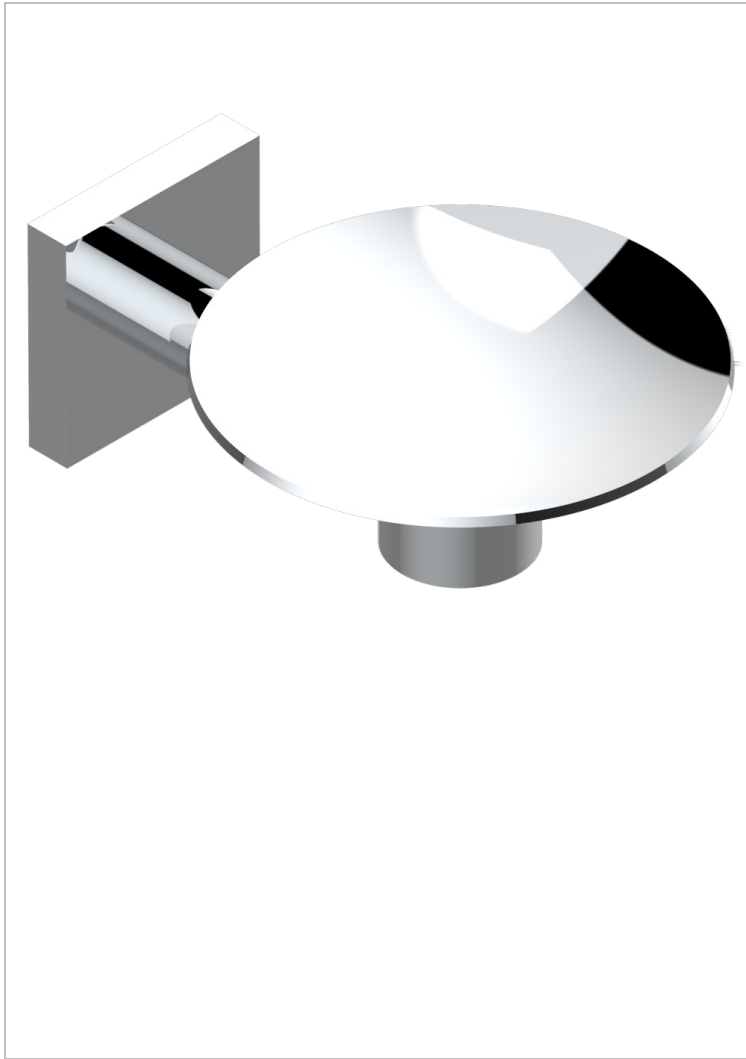

PROFIL LALIQUE CLEAR CRYSTAL WITH LEVER HANDLES

A6H-546

Soap dish, wall mounted, 4" diameter

CHARACTERISTIC

- Profil Lalique Clear crystal with lever handles
- Soap dish, wall mounted, 4" diameter

AVAILABLE FINITIONS

Black ceram - D30
Blush PVD - H62
Brass color PVD - H49
Brown bronze color PVD - F33
Chrome polished - A02
Chrome polished / gold polished - G02

Copper antique matt, coated - H07
Gold color PVD - H52
Gold mat - F07
Gold polished - F01
Graphite PVD - H64
Light coated bronze - D01

Matt Umber PVD - H67
Matt blush PVD - H60
Matt brass color PVD - H50
Matt brown bronze color PVD - F34
Matt chrome (American satin) - C02
Matt gold color PVD - H53

Matt graphite PVD - H65
Matt nickel (American satin) - C01
Matt nickel color PVD - H56
Nickel antique / Sovereign - H28
Nickel color PVD - H55
Nickel polished - B01