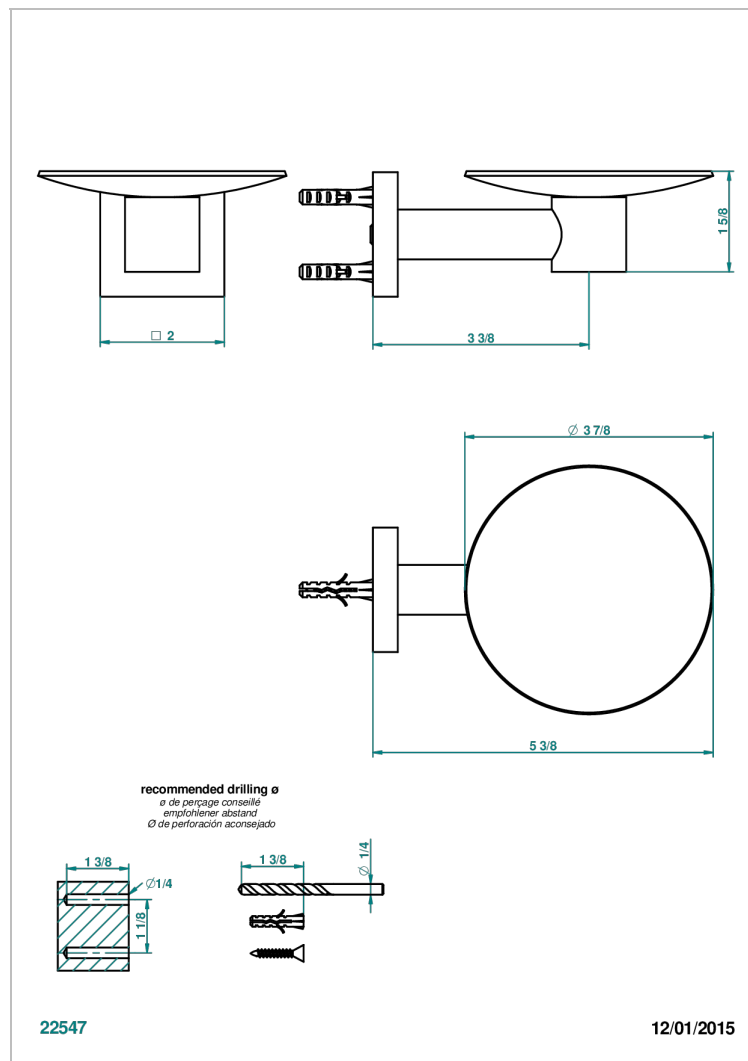

PROFIL LALIQUE CLEAR CRYSTAL WITH LEVER HANDLES

A6H-546

Soap dish, wall mounted, 4" diameter

CHARACTERISTIC

- Profil Lalique Clear crystal with lever handles
- Soap dish, wall mounted, 4" diameter

AVAILABLE FINITIONS