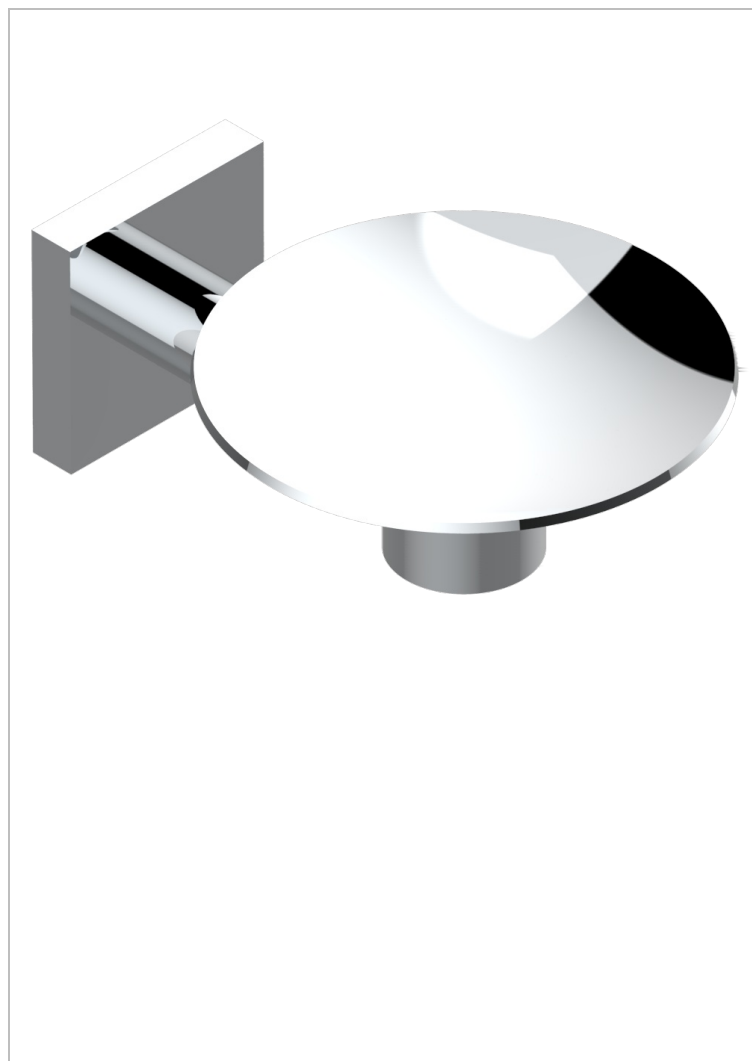

PROFIL LALIQUE CLEAR CRYSTAL WITH LEVER HANDLES

A6H-546

Soap dish, wall mounted, 4" diameter

CHARACTERISTIC

- Profil Lalique Clear crystal with lever handles
- Soap dish, wall mounted, 4" diameter

AVAILABLE FINITIONS

Black ceram - D30
 Blush PVD - H62
 Brass color PVD - H49
 Brown bronze color PVD - F33
 Chrome polished - A02
 Chrome polished / gold polished - G02

Copper antique matt, coated - H07
 Gold color PVD - H52
 Gold mat - F07
 Gold polished - F01
 Graphite PVD - H64
 Light coated bronze - D01

Matt Umber PVD - H67
 Matt blush PVD - H60
 Matt brass color PVD - H50
 Matt brown bronze color PVD - F34
 Matt chrome (American satin) - C02
 Matt gold color PVD - H53

Matt graphite PVD - H65
 Matt nickel (American satin) - C01
 Matt nickel color PVD - H56
 Nickel antique / Sovereign - H28
 Nickel color PVD - H55
 Nickel polished - B01