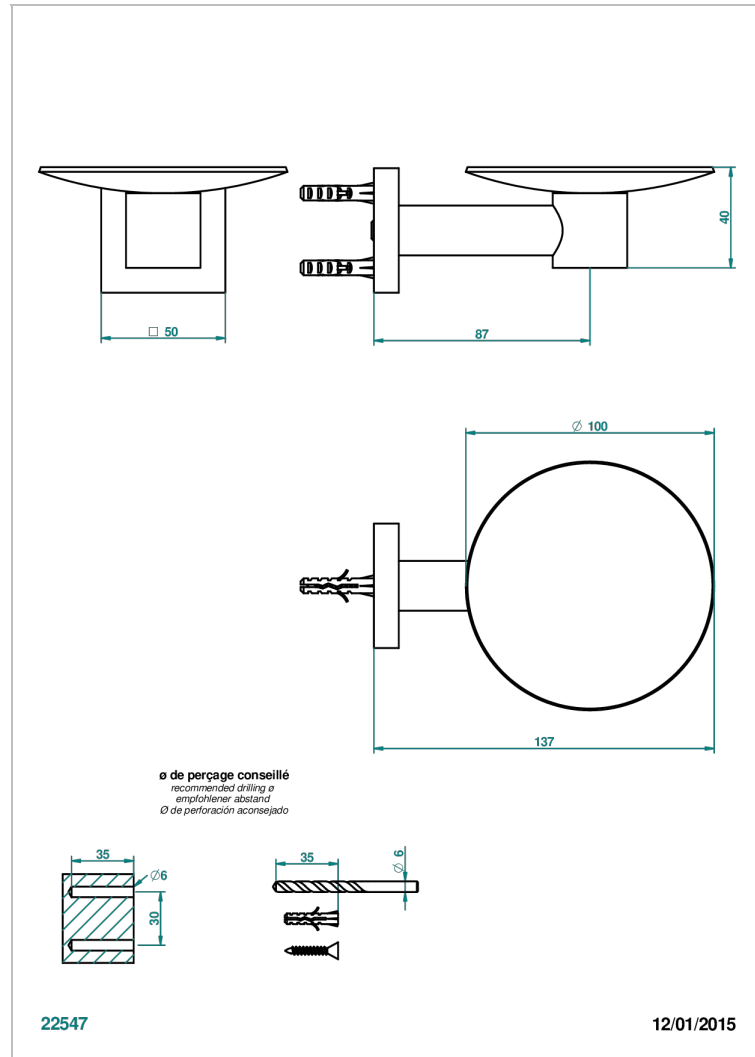

PROFIL LALIQUE CLEAR CRYSTAL

A6G-546

Soap dish, wall mounted, 4" diameter

THG[®]
PARIS

CHARACTERISTIC

- Profil Lalique Clear crystal
- Soap dish, wall mounted, 4" diameter

AVAILABLE FINITIONS

Black ceram - D30
Blush PVD - H62
Brass color PVD - H49
Brown bronze color PVD - F33
Chrome polished - A02
Chrome polished / gold polished - G02