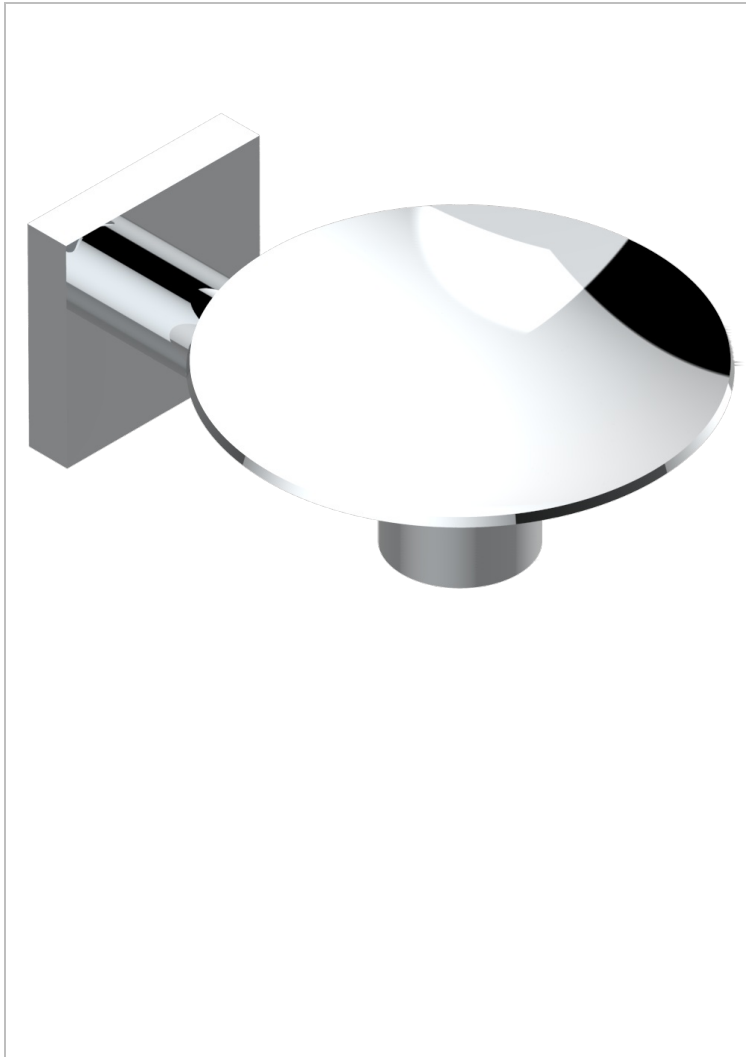

PROFIL LALIQUE CLEAR CRYSTAL

A6G-546

Soap dish, wall mounted, 4" diameter

THG[®]
PARIS

CHARACTERISTIC

- Profil Lalique Clear crystal
- Soap dish, wall mounted, 4" diameter

AVAILABLE FINITIONS

Black ceram - D30
Blush PVD - H62
Brass color PVD - H49
Brown bronze color PVD - F33
Chrome polished - A02
Chrome polished / gold polished - G02

Copper antique matt, coated - H07
Gold color PVD - H52
Gold mat - F07
Gold polished - F01
Graphite PVD - H64
Light coated bronze - D01

Matt Umber PVD - H67
Matt blush PVD - H60
Matt brass color PVD - H50
Matt brown bronze color PVD - F34
Matt chrome (American satin) - C02
Matt gold color PVD - H53

Matt graphite PVD - H65
Matt nickel (American satin) - C01
Matt nickel color PVD - H56
Nickel antique / Sovereign - H28
Nickel color PVD - H55
Nickel polished - B01

Soft gold - F30
Soft matt gold - F31
Umber PVD - H66