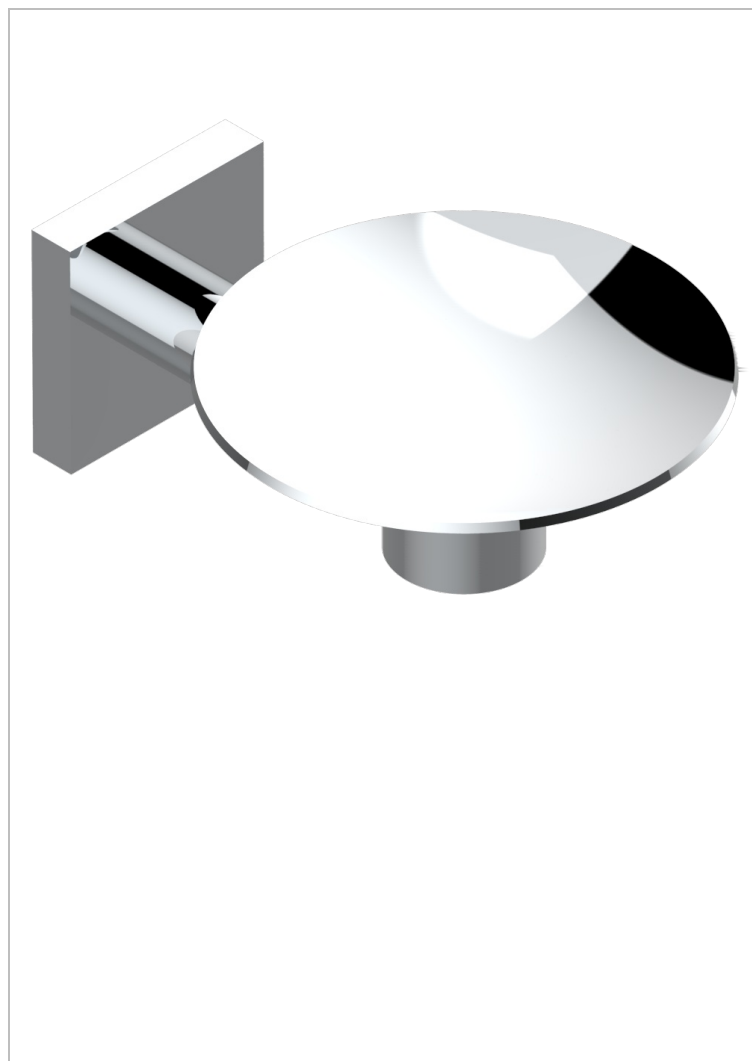

PROFIL LALIQUE CLEAR CRYSTAL

A6G-546

Soap dish, wall mounted, 4" diameter

CHARACTERISTIC

- Profil Lalique Clear crystal
- Soap dish, wall mounted, 4" diameter

AVAILABLE FINITIONS

Black ceram - D30
Blush PVD - H62
Brass color PVD - H49
Brown bronze color PVD - F33
Chrome polished - A02
Chrome polished / gold polished - G02

Copper antique matt, coated - H07
Gold color PVD - H52
Gold mat - F07
Gold polished - F01
Graphite PVD - H64
Light coated bronze - D01

Matt Umber PVD - H67
Matt blush PVD - H60
Matt brass color PVD - H50
Matt brown bronze color PVD - F34
Matt chrome (American satin) - C02
Matt gold color PVD - H53

Matt graphite PVD - H65
Matt nickel (American satin) - C01
Matt nickel color PVD - H56
Nickel antique / Sovereign - H28
Nickel color PVD - H55
Nickel polished - B01

Soft gold - F30
Soft matt gold - F31
Umber PVD - H66