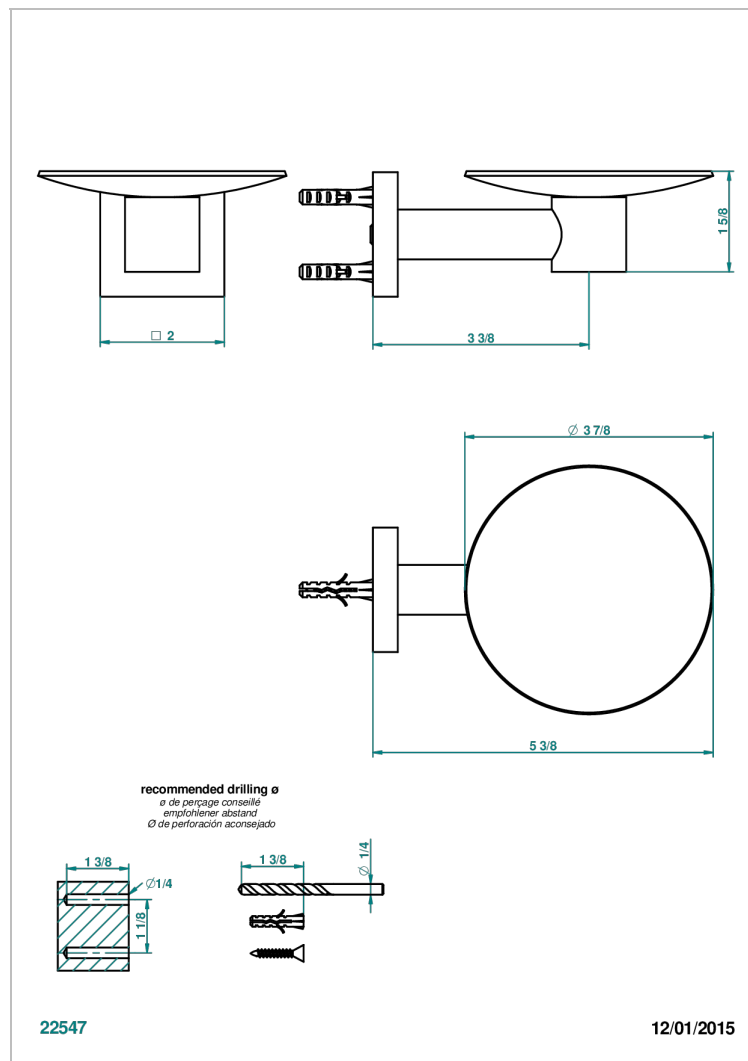

PROFIL LALIQUE CLEAR CRYSTAL

A6G-546

Soap dish, wall mounted, 4" diameter

CHARACTERISTIC

- Profil Lalique Clear crystal
- Soap dish, wall mounted, 4" diameter

AVAILABLE FINITIONS

Black ceram - D30
Blush PVD - H62
Brass color PVD - H49
Brown bronze color PVD - F33
Chrome polished - A02
Chrome polished / gold polished - G02