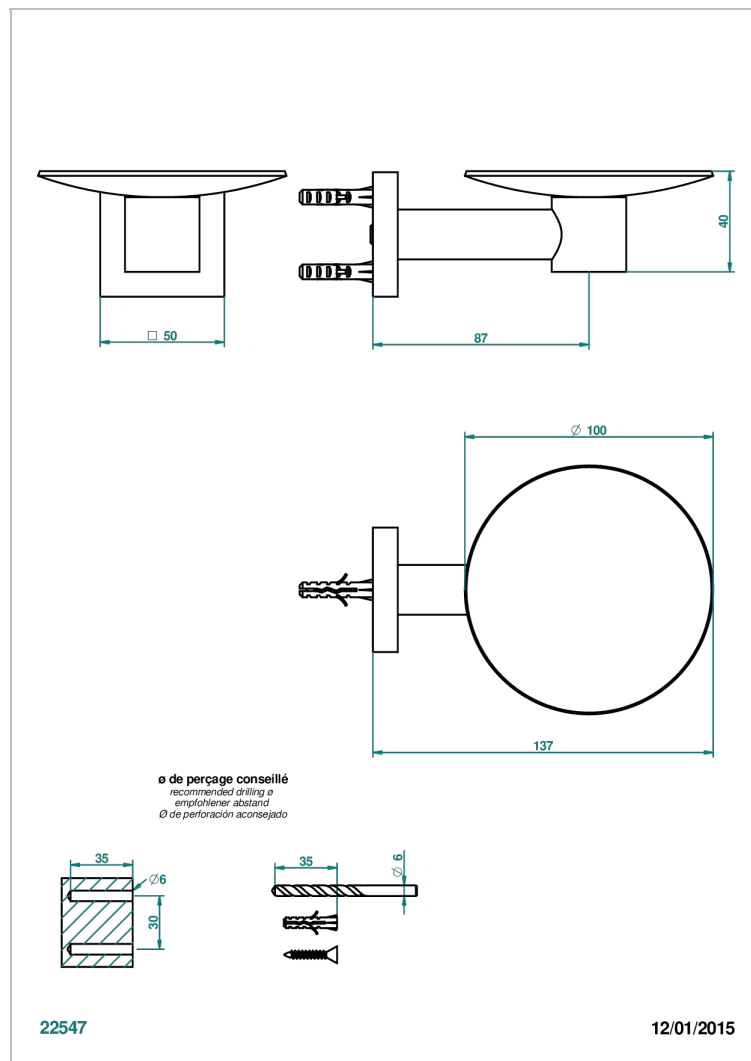

PROFIL METAL WITH LEVER HANDLES

A6B-546

Soap dish, wall mounted, 4" diameter

CHARACTERISTIC

- Profil Metal with lever handles
- Soap dish, wall mounted, 4" diameter

AVAILABLE FINITIONS

Black ceram - D30
Blush PVD - H62
Brass color PVD - H49
Brown bronze color PVD - F33
Chrome polished - A02
Chrome polished / gold polished - G02