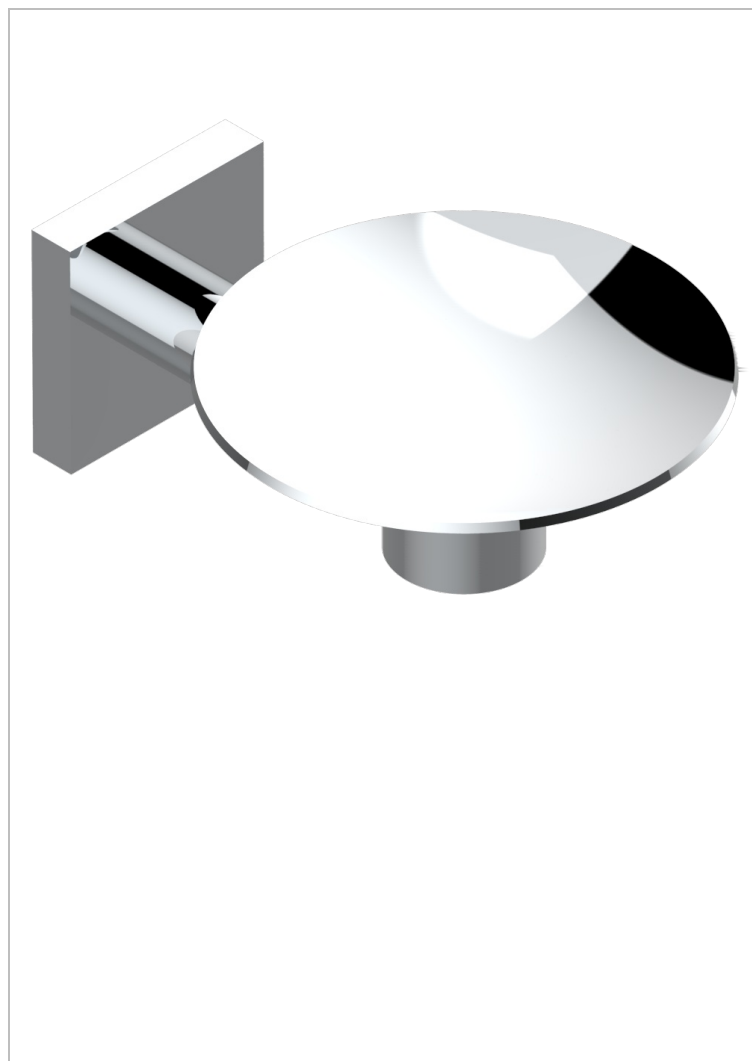

PROFIL METAL WITH LEVER HANDLES

A6B-546

Soap dish, wall mounted, 4" diameter

CHARACTERISTIC

- Profil Metal with lever handles
- Soap dish, wall mounted, 4" diameter

AVAILABLE FINITIONS

Black ceram - D30
Blush PVD - H62
Brass color PVD - H49
Brown bronze color PVD - F33
Chrome polished - A02
Chrome polished / gold polished - G02

Copper antique matt, coated - H07
Gold color PVD - H52
Gold mat - F07
Gold polished - F01
Graphite PVD - H64
Light coated bronze - D01

Matt Umber PVD - H67
Matt blush PVD - H60
Matt brass color PVD - H50
Matt brown bronze color PVD - F34
Matt chrome (American satin) - C02
Matt gold color PVD - H53

Matt graphite PVD - H65
Matt nickel (American satin) - C01
Matt nickel color PVD - H56
Nickel antique / Sovereign - H28
Nickel color PVD - H55
Nickel polished - B01

Soft gold - F30
Soft matt gold - F31
Umber PVD - H66