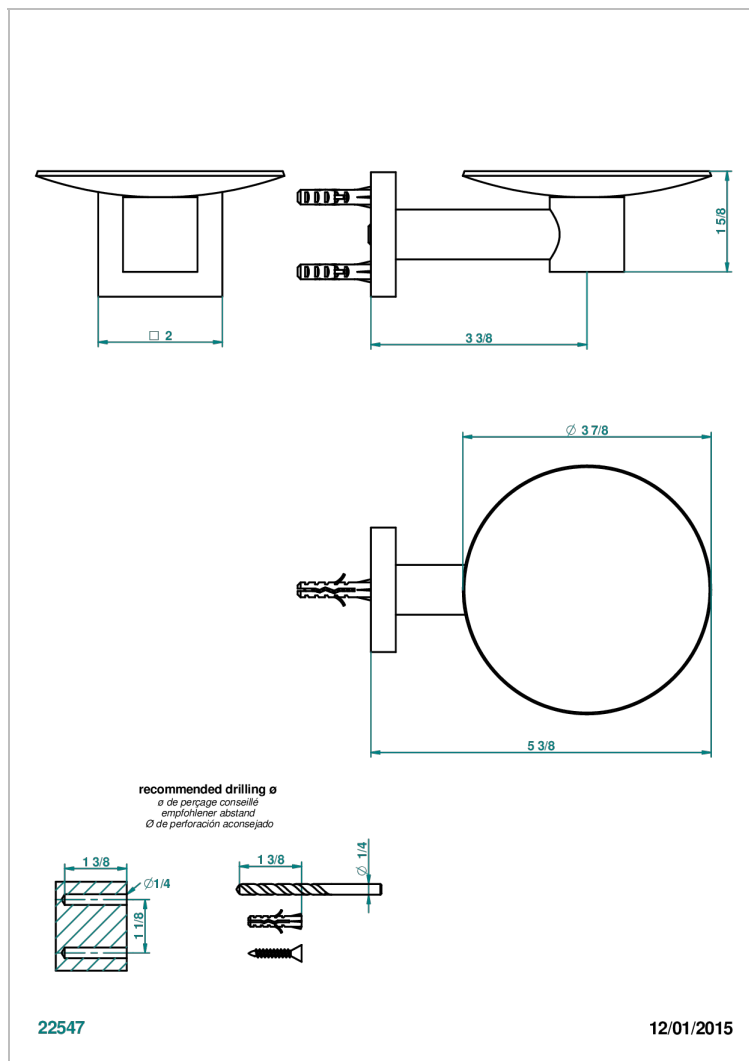

# PROFIL METAL WITH LEVER HANDLES

A6B-546

Soap dish, wall mounted, 4" diameter

## CHARACTERISTIC

- Profil Metal with lever handles
- Soap dish, wall mounted, 4" diameter