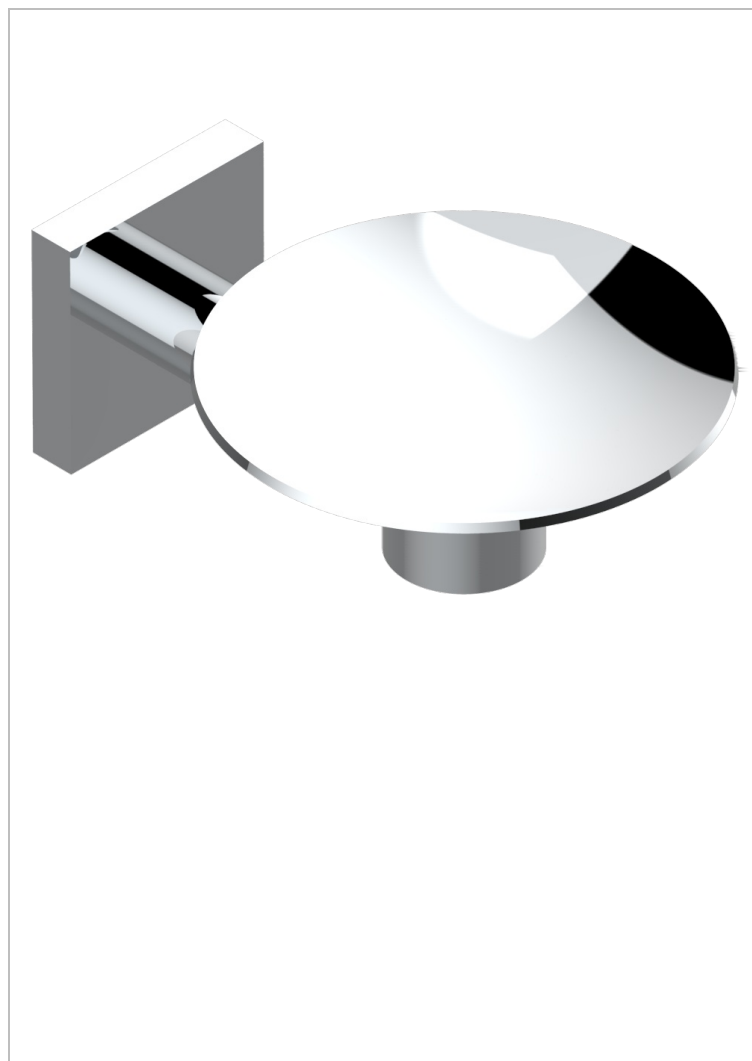

# PROFIL METAL WITH LEVER HANDLES

A6B-546

Soap dish, wall mounted, 4" diameter

## CHARACTERISTIC

- Profil Metal with lever handles
- Soap dish, wall mounted, 4" diameter

## AVAILABLE FINITIONS

Black ceram - D30  
 Blush PVD - H62  
 Brass color PVD - H49  
 Brown bronze color PVD - F33  
 Chrome polished - A02  
 Chrome polished / gold polished - G02

Copper antique matt, coated - H07  
 Gold color PVD - H52  
 Gold mat - F07  
 Gold polished - F01  
 Graphite PVD - H64  
 Light coated bronze - D01