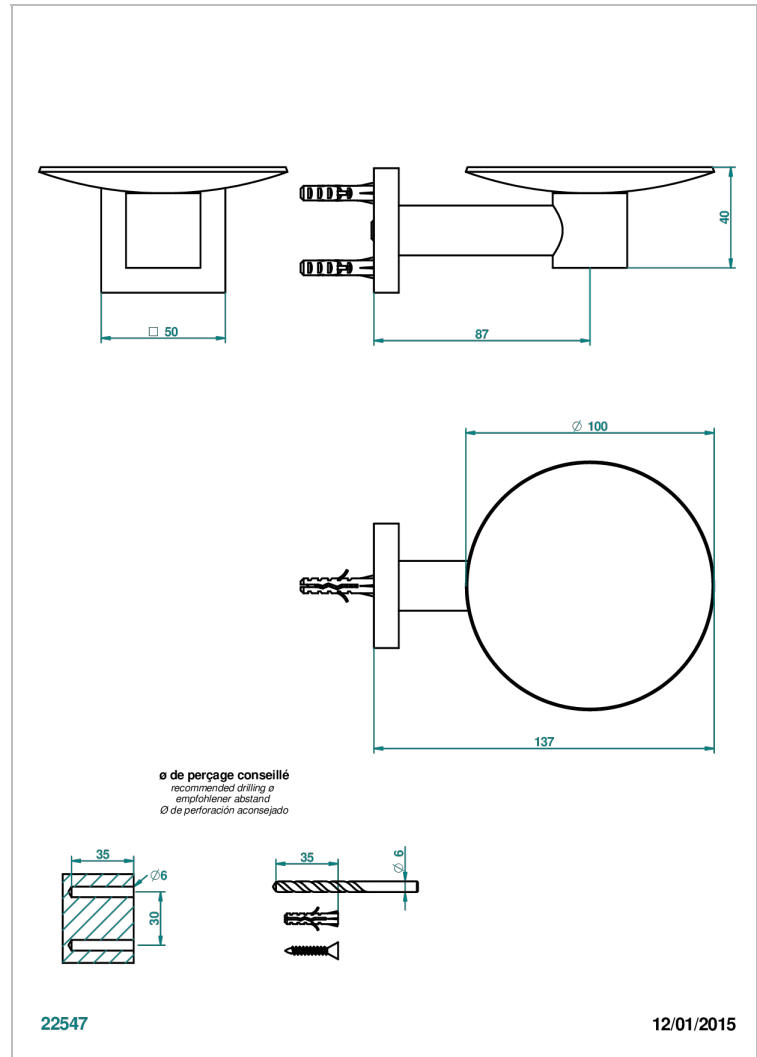

# PROFIL METAL WITH LEVER

A6B-546

Wall mounted soap dish,  $\varnothing$  100 mm

THG<sup>®</sup>  
PARIS

## CHARACTERISTIC

- Profil Metal with lever
- Wall mounted soap dish,  $\varnothing$  100 mm