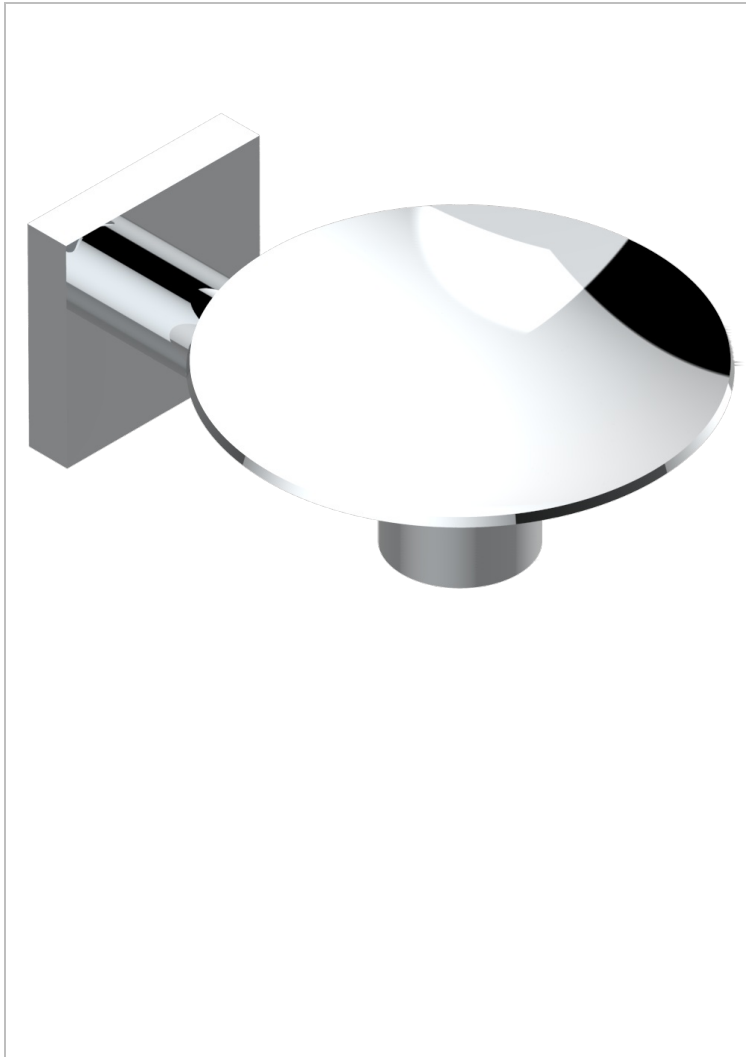

# PROFIL METAL WITH LEVER

A6B-546

Wall mounted soap dish,  $\varnothing$  100 mm

THG<sup>®</sup>  
PARIS

## CHARACTERISTIC

- Profil Metal with lever
- Wall mounted soap dish,  $\varnothing$  100 mm

## AVAILABLE FINITIONS

Antique nickel - H28  
Black ceram - D30  
Blush PVD - H62  
Brass color PVD - H49  
Brown bronze color PVD - F33  
Gold color PVD - H52

Graphite PVD - H64  
Lacquered light bronze - D01  
Matt Umber PVD - H67  
Matt blush PVD - H60  
Matt brass color PVD - H50  
Matt brown bronze color PVD - F34