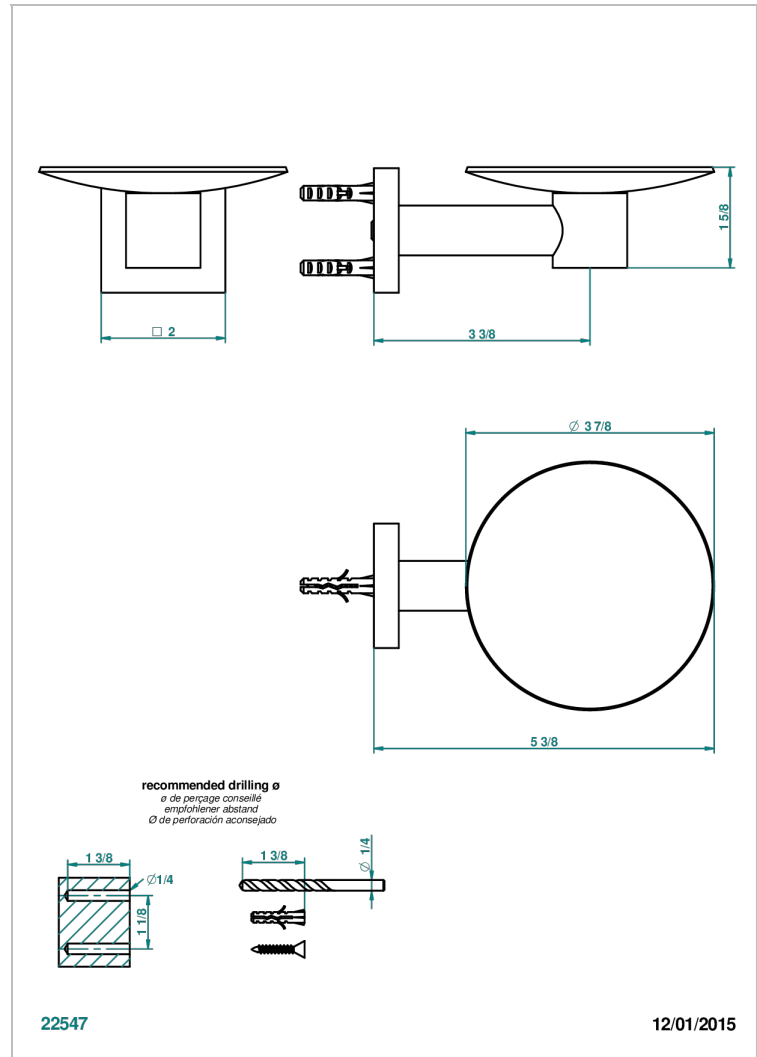

PROFIL METAL WITH LEVER

A6B-546

Wall mounted soap dish, \varnothing 100 mm

THG[®]
PARIS

CHARACTERISTIC

- Profil Metal with lever
- Wall mounted soap dish, \varnothing 100 mm

AVAILABLE FINITIONS

Antique nickel - H28
Black ceram - D30
Blush PVD - H62
Brass color PVD - H49
Brown bronze color PVD - F33
Gold color PVD - H52