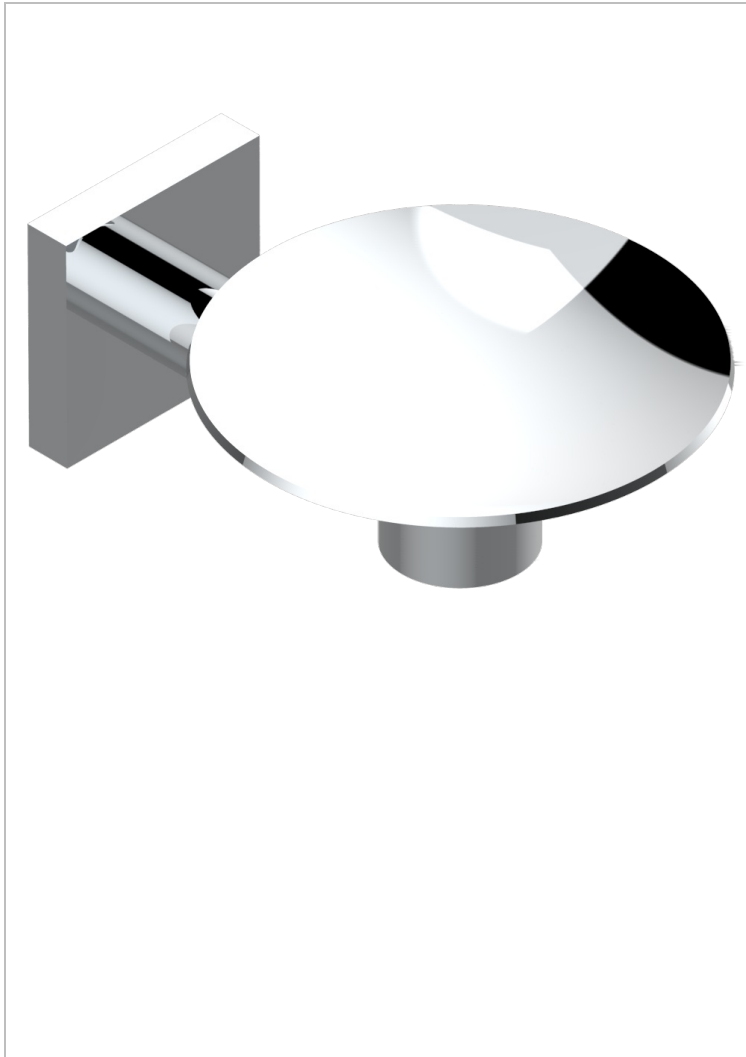

PROFIL METAL WITH LEVER

A6B-546

Wall mounted soap dish, \varnothing 100 mm

THG[®]
PARIS

CHARACTERISTIC

- Profil Metal with lever
- Wall mounted soap dish, \varnothing 100 mm

AVAILABLE FINITIONS

Antique nickel - H28
Black ceram - D30
Blush PVD - H62
Brass color PVD - H49
Brown bronze color PVD - F33
Gold color PVD - H52

Graphite PVD - H64
Lacquered light bronze - D01
Matt Umber PVD - H67
Matt blush PVD - H60
Matt brass color PVD - H50
Matt brown bronze color PVD - F34

Matt chrome - C02
Matt gold - F07
Matt gold color PVD - H53
Matt graphite PVD - H65
Matt nickel (color finish) - C01
Matt nickel color PVD - H56

Nickel color PVD - H55
Polished chrome (color finish) - A02
Polished chrome / Polished gold (color finish) - G02
Polished gold (color finish) - F01
Polished nickel - B01
Soft gold - F30

Soft matt gold - F31
Umber PVD - H66
Varnished matt antique red copper (color finish) - H07