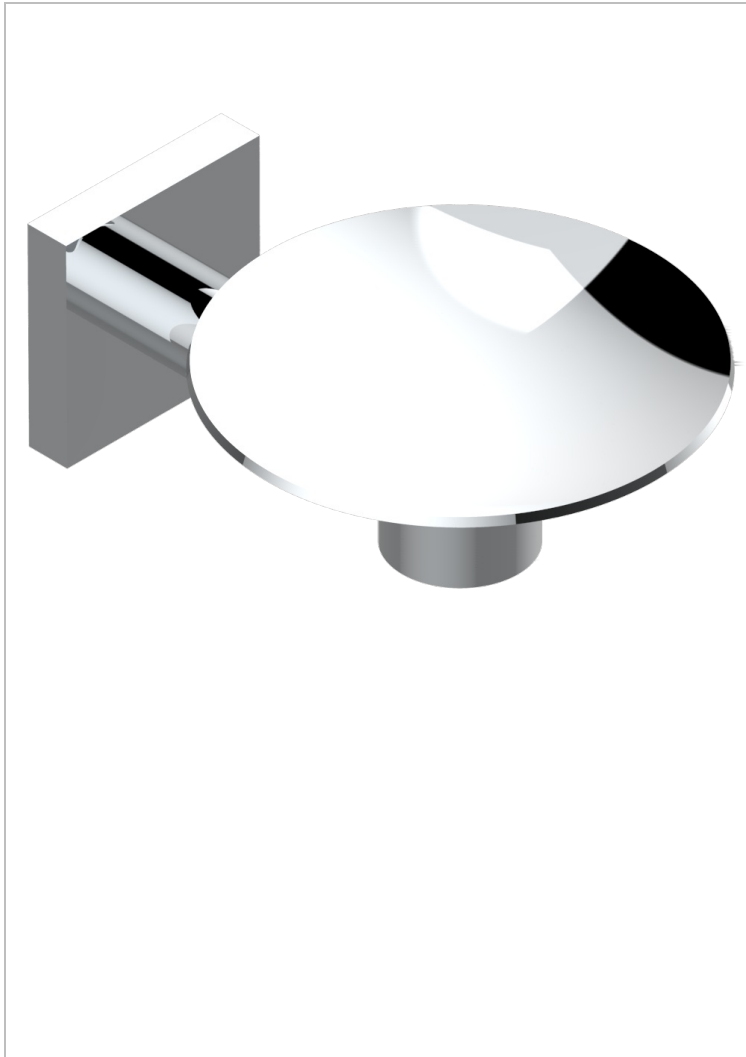

PROFIL METAL

A6A-546

Soap dish, wall mounted, 4" diameter

THG[®]
PARIS

CHARACTERISTIC

- Profil Metal
- Soap dish, wall mounted, 4" diameter

AVAILABLE FINITIONS

Black ceram - D30
Blush PVD - H62
Brass color PVD - H49
Brown bronze color PVD - F33
Chrome polished - A02
Chrome polished / gold polished - G02

Copper antique matt, coated - H07
Gold color PVD - H52
Gold mat - F07
Gold polished - F01
Graphite PVD - H64
Light coated bronze - D01

Matt Umber PVD - H67
Matt blush PVD - H60
Matt brass color PVD - H50
Matt brown bronze color PVD - F34
Matt chrome (American satin) - C02
Matt gold color PVD - H53

Matt graphite PVD - H65
Matt nickel (American satin) - C01
Matt nickel color PVD - H56
Nickel antique / Sovereign - H28
Nickel color PVD - H55
Nickel polished - B01

Soft gold - F30
Soft matt gold - F31
Umber PVD - H66