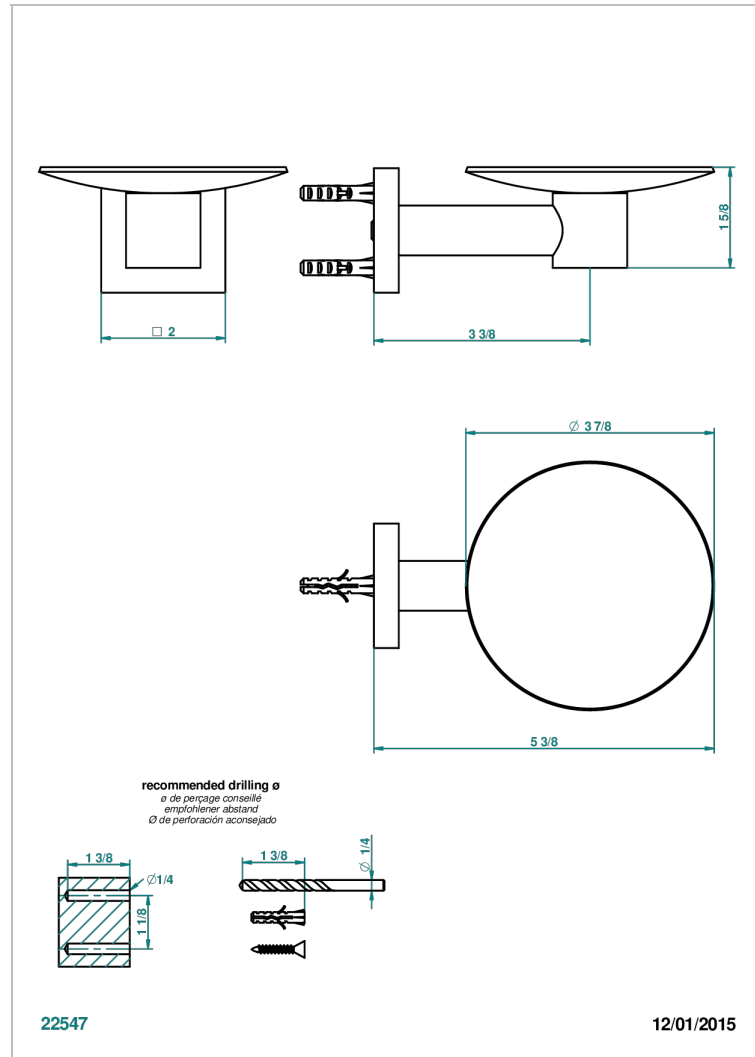

PROFIL METAL

A6A-546

Soap dish, wall mounted, 4" diameter

THG[®]
PARIS

CHARACTERISTIC

- Profil Metal
- Soap dish, wall mounted, 4" diameter

AVAILABLE FINITIONS

Black ceram - D30
Blush PVD - H62
Brass color PVD - H49
Brown bronze color PVD - F33
Chrome polished - A02
Chrome polished / gold polished - G02