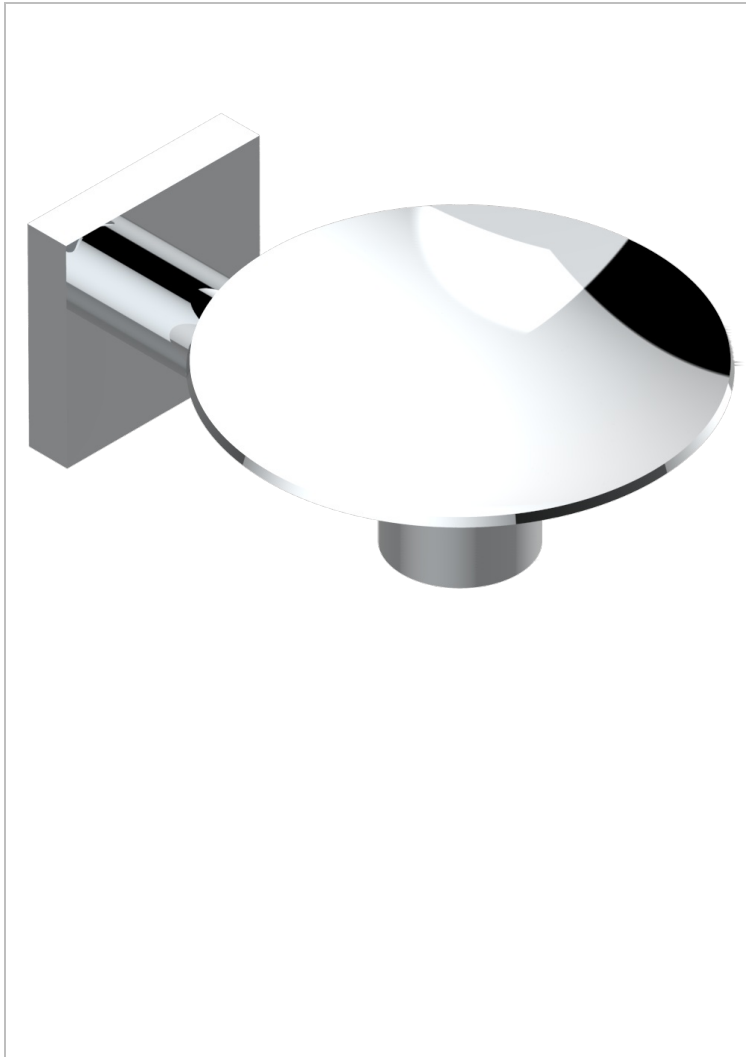

PROFIL METAL

A6A-546

Wall mounted soap dish, \varnothing 100 mm

THG[®]
PARIS

CHARACTERISTIC

- Profil Metal
- Wall mounted soap dish, \varnothing 100 mm

AVAILABLE FINITIONS

Antique nickel - H28
Black ceram - D30
Blush PVD - H62
Brass color PVD - H49
Brown bronze color PVD - F33
Gold color PVD - H52

Graphite PVD - H64
Lacquered light bronze - D01
Matt Umber PVD - H67
Matt blush PVD - H60
Matt brass color PVD - H50
Matt brown bronze color PVD - F34

Matt chrome - C02
Matt gold - F07
Matt gold color PVD - H53
Matt graphite PVD - H65
Matt nickel (color finish) - C01
Matt nickel color PVD - H56

Nickel color PVD - H55
Polished chrome (color finish) - A02
Polished chrome / Polished gold (color finish) - G02
Polished gold (color finish) - F01
Polished nickel - B01
Soft gold - F30

Soft matt gold - F31
Umber PVD - H66
Varnished matt antique red copper (color finish) - H07