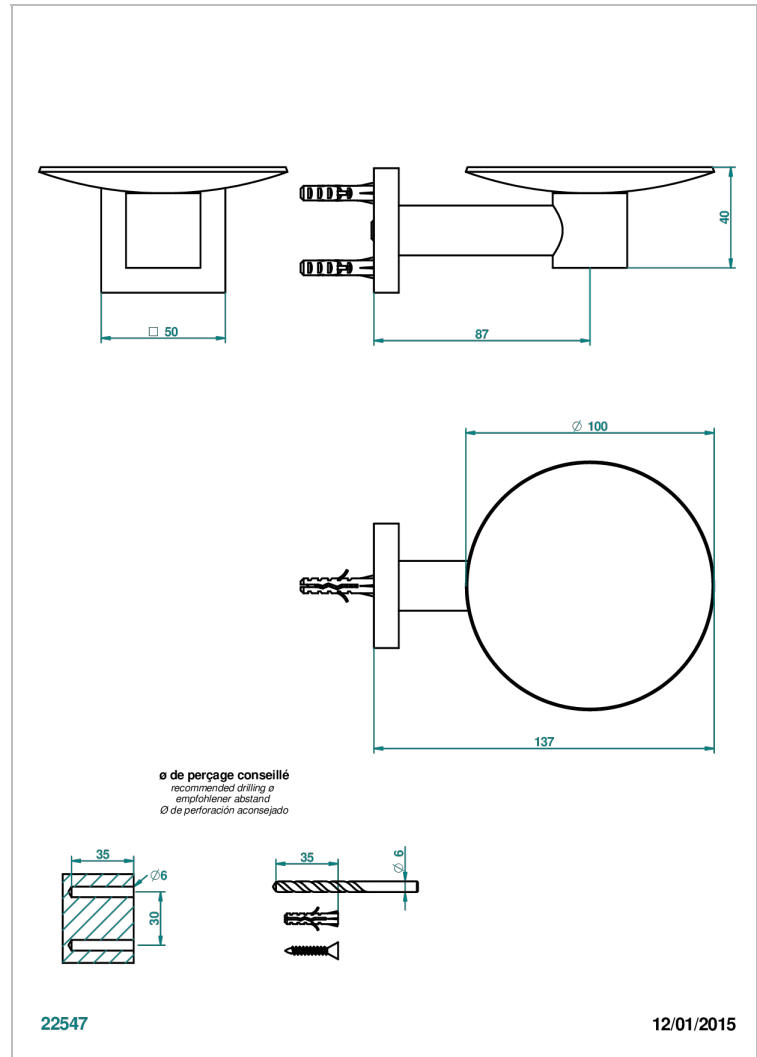

PROFIL METAL

A6A-546

Wall mounted soap dish, \varnothing 100 mm

THG[®]
PARIS

CHARACTERISTIC

- Profil Metal
- Wall mounted soap dish, \varnothing 100 mm

AVAILABLE FINITIONS

Antique nickel - H28
Black ceram - D30
Blush PVD - H62
Brass color PVD - H49
Brown bronze color PVD - F33
Gold color PVD - H52