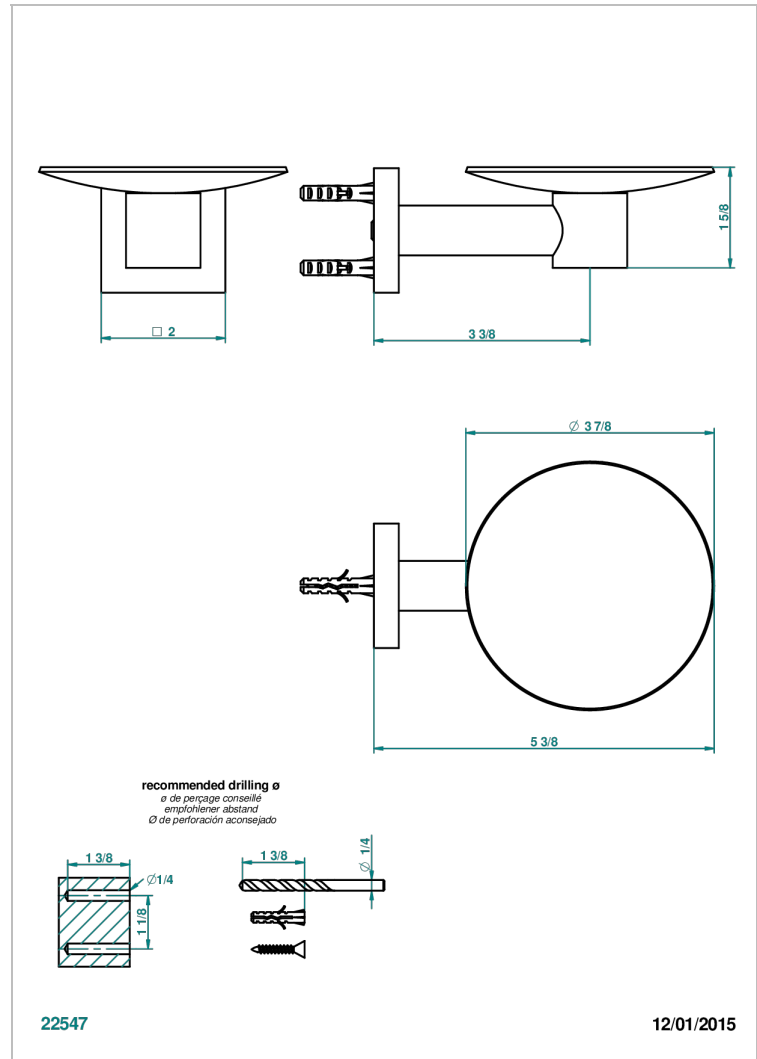

PROFIL METAL

A6A-546

Wall mounted soap dish, \varnothing 100 mm

THG[®]
PARIS

CHARACTERISTIC

- Profil Metal
- Wall mounted soap dish, \varnothing 100 mm

AVAILABLE FINITIONS

Antique nickel - H28
Black ceram - D30
Blush PVD - H62
Brass color PVD - H49
Brown bronze color PVD - F33
Gold color PVD - H52