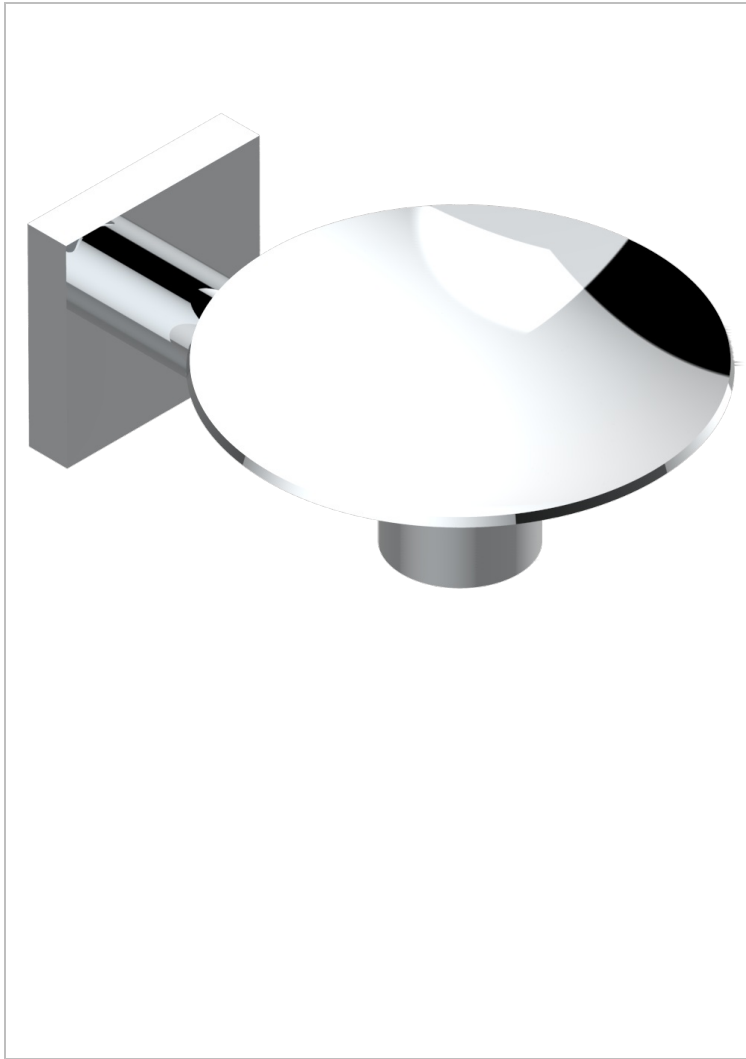

PROFIL METAL

A6A-546

Wall mounted soap dish, \varnothing 100 mm

THG[®]
PARIS

CHARACTERISTIC

- Profil Metal
- Wall mounted soap dish, \varnothing 100 mm

AVAILABLE FINITIONS

Antique nickel - H28
Black ceram - D30
Blush PVD - H62
Brass color PVD - H49
Brown bronze color PVD - F33
Gold color PVD - H52

Graphite PVD - H64
Lacquered light bronze - D01
Matt Umber PVD - H67
Matt blush PVD - H60
Matt brass color PVD - H50
Matt brown bronze color PVD - F34

Matt chrome - C02
Matt gold - F07
Matt gold color PVD - H53
Matt graphite PVD - H65
Matt nickel (color finish) - C01
Matt nickel color PVD - H56

Nickel color PVD - H55
Polished chrome (color finish) - A02
Polished chrome / Polished gold (color finish) - G02
Polished gold (color finish) - F01
Polished nickel - B01
Soft gold - F30

Soft matt gold - F31
Umber PVD - H66
Varnished matt antique red copper (color finish) - H07