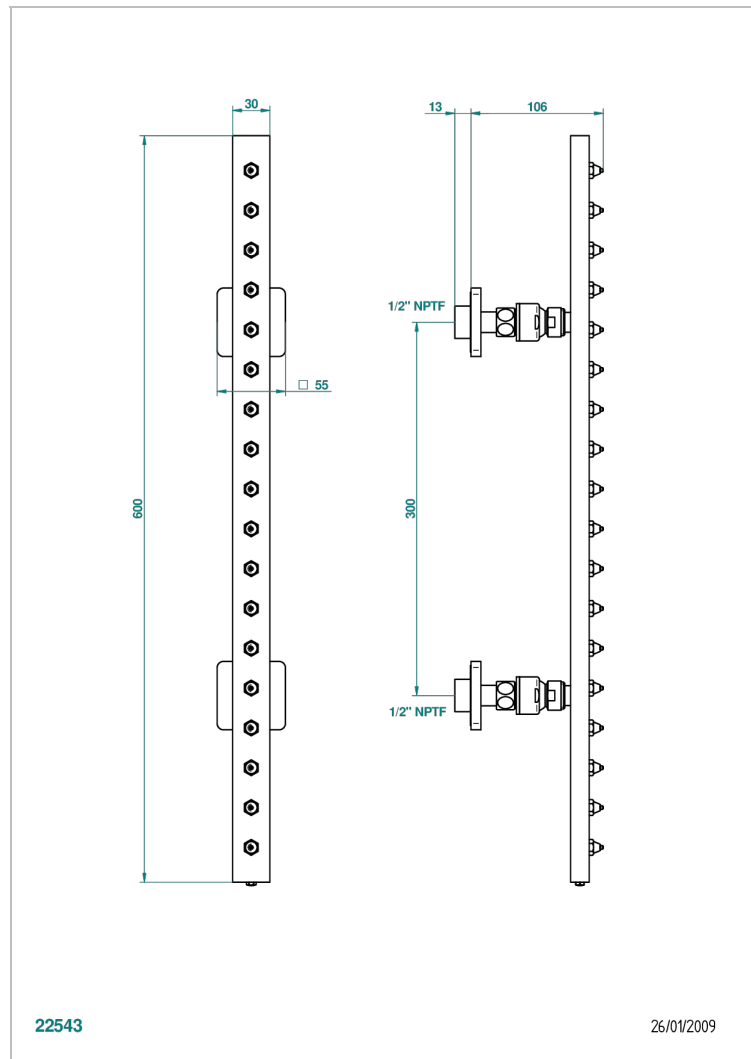

# PROFIL BLACK ONYX WITH LEVER HANDLES

A6P-900/US

Rain-bar, rectangular with 18 picots, 23 1/2" long - with easyclean system

22543

26/01/2009

## CHARACTERISTIC

- Profil Black Onyx with lever handles
- Rain-bar, rectangular with 18 picots, 23 1/2" long - with easyclean system