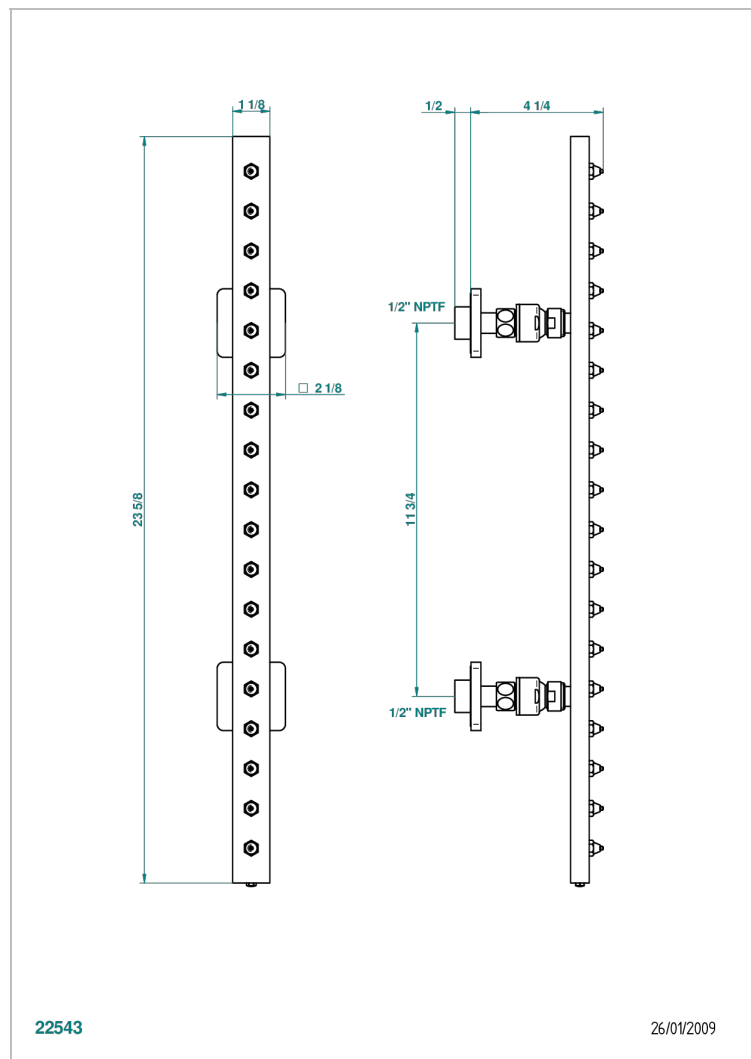

PROFIL BLACK ONYX WITH LEVER HANDLES

A6P-900/US

Rain-bar, rectangular with 18 picots, 23 1/2" long - with easyclean system

22543

26/01/2009

CHARACTERISTIC

- Profil Black Onyx with lever handles
- Rain-bar, rectangular with 18 picots, 23 1/2" long - with easyclean system

TECHNICAL SPECS

- Recommandé : 3 bars (max. 5 bars) - Advised : 43,5 psi (max. 72 psi)
- 8 l/min à 3 bars (2.12 gpm at 43.5 psi)

AVAILABLE FINITIONS

Black ceram - D30
Blush PVD - H62
Brass color PVD - H49
Brown bronze color PVD - F33
Chrome polished - A02
Chrome polished / gold polished - G02