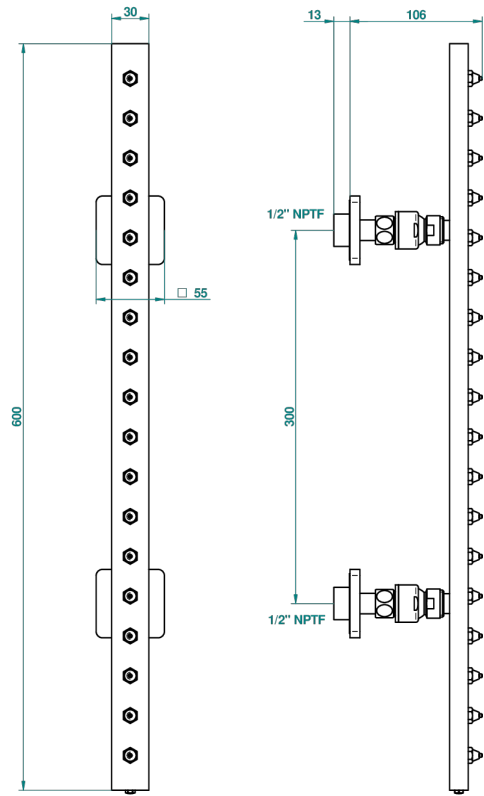

PROFIL BLACK ONYX

A6N-900/US

Rain-bar, rectangular with 18 picots, 23 1/2" long - with easyclean system

22543

26/01/2009

CHARACTERISTIC

- Profil Black Onyx
- Rain-bar, rectangular with 18 picots, 23 1/2" long - with easyclean system

TECHNICAL SPECS

- Recommandé : 3 bars (max. 5 bars) - Advised : 43,5 psi (max. 72 psi)
- 8 l/min à 3 bars (2.12 gpm at 43.5 psi)

AVAILABLE FINITIONS

Black ceram - D30
Blush PVD - H62
Brass color PVD - H49
Brown bronze color PVD - F33
Chrome polished - A02
Chrome polished / gold polished - G02