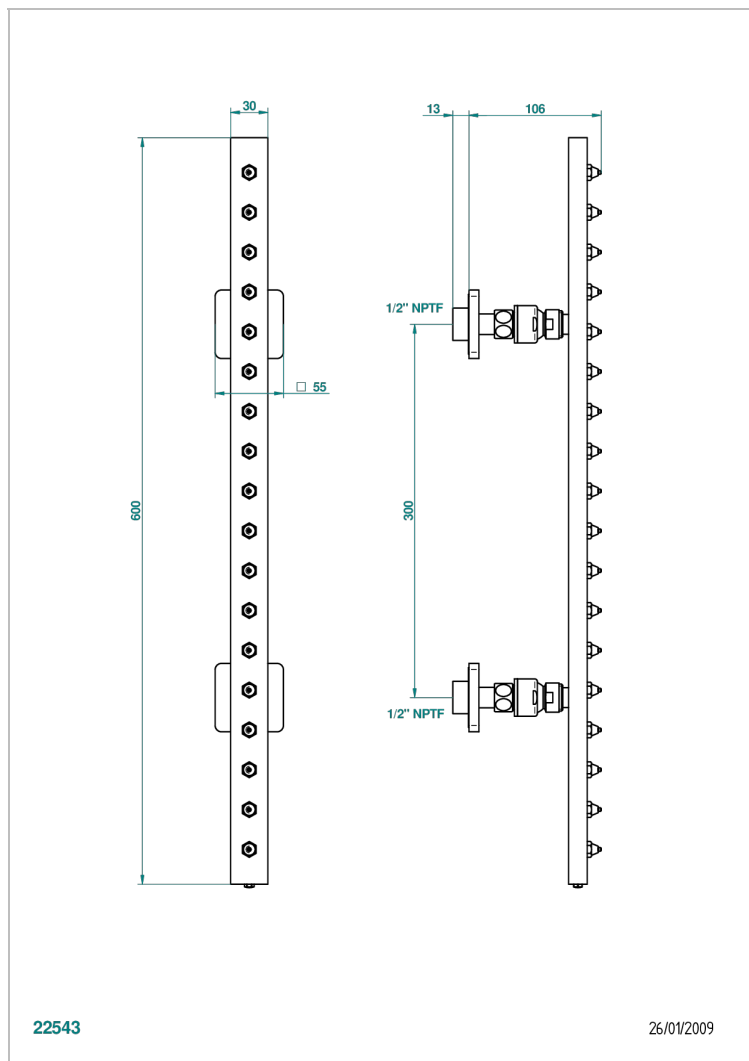

# PROFIL LALIQUE CLEAR CRYSTAL WITH LEVER HANDLES

A6H-900/US

Rain-bar, rectangular with 18 picots, 23 1/2" long - with easyclean system

22543

26/01/2009

## CHARACTERISTIC

- Profil Laliq Clear crystal with lever handles
- Rain-bar, rectangular with 18 picots, 23 1/2" long - with easyclean system