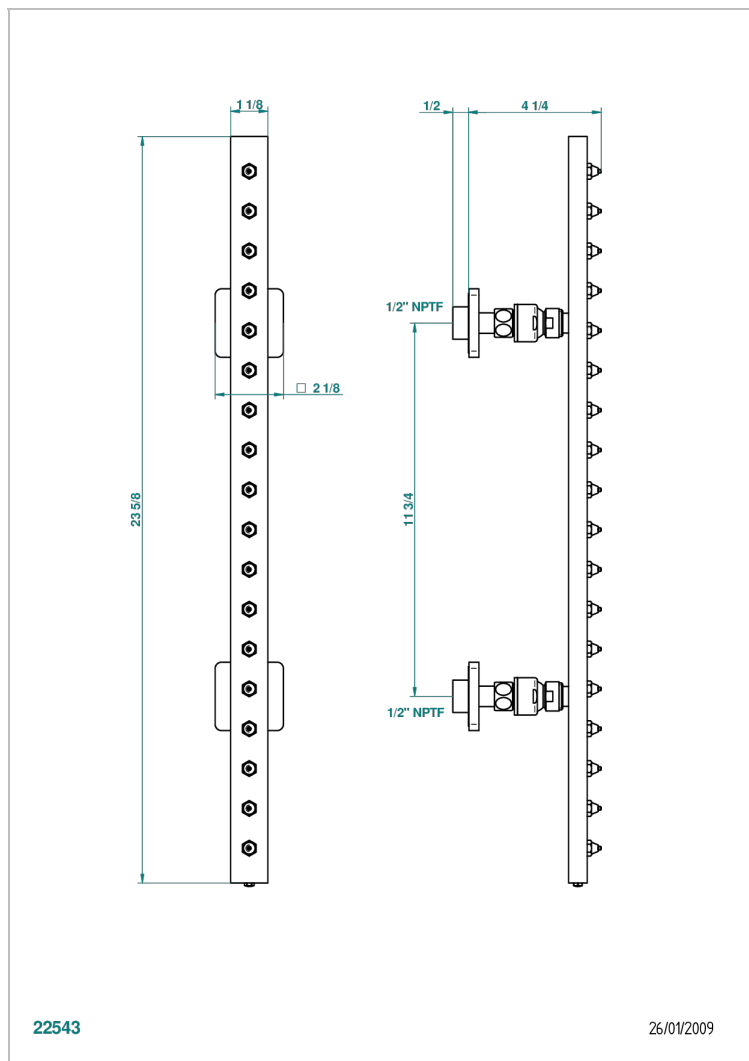

PROFIL LALIQUE CLEAR CRYSTAL WITH LEVER HANDLES

A6H-900/US

Rain-bar, rectangular with 18 picots, 23 1/2" long - with easyclean system

22543

26/01/2009

CHARACTERISTIC

- Profil Laliq Clear crystal with lever handles
- Rain-bar, rectangular with 18 picots, 23 1/2" long - with easyclean system

TECHNICAL SPECS

- Recommandé : 3 bars (max. 5 bars) - Advised : 43,5 psi (max. 72 psi)
- 8 l/min à 3 bars (2.12 gpm at 43.5 psi)

AVAILABLE FINITIONS

Black ceram - D30
Blush PVD - H62
Brass color PVD - H49
Brown bronze color PVD - F33
Chrome polished - A02
Chrome polished / gold polished - G02