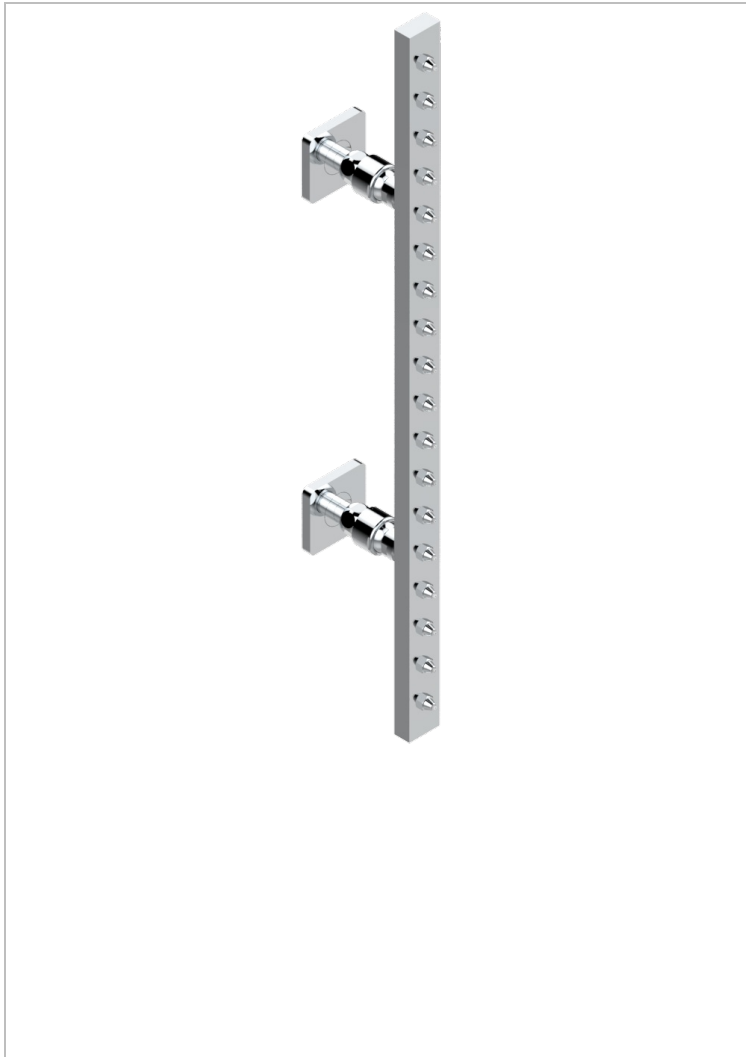

PROFIL METAL WITH LEVER HANDLES

A6B-900/US

Rain-bar, rectangular with 18 picots, 23 1/2" long - with easyclean system

22543

26/01/2009

CHARACTERISTIC

- Profil Metal with lever handles
- Rain-bar, rectangular with 18 picots, 23 1/2" long - with easyclean system

TECHNICAL SPECS

- Recommandé : 3 bars (max. 5 bars) - Advised : 43,5 psi (max. 72 psi)
- 8 l/min à 3 bars (2.12 gpm at 43.5 psi)

AVAILABLE FINITIONS

Black ceram - D30
Blush PVD - H62
Brass color PVD - H49
Brown bronze color PVD - F33
Chrome polished - A02
Chrome polished / gold polished - G02