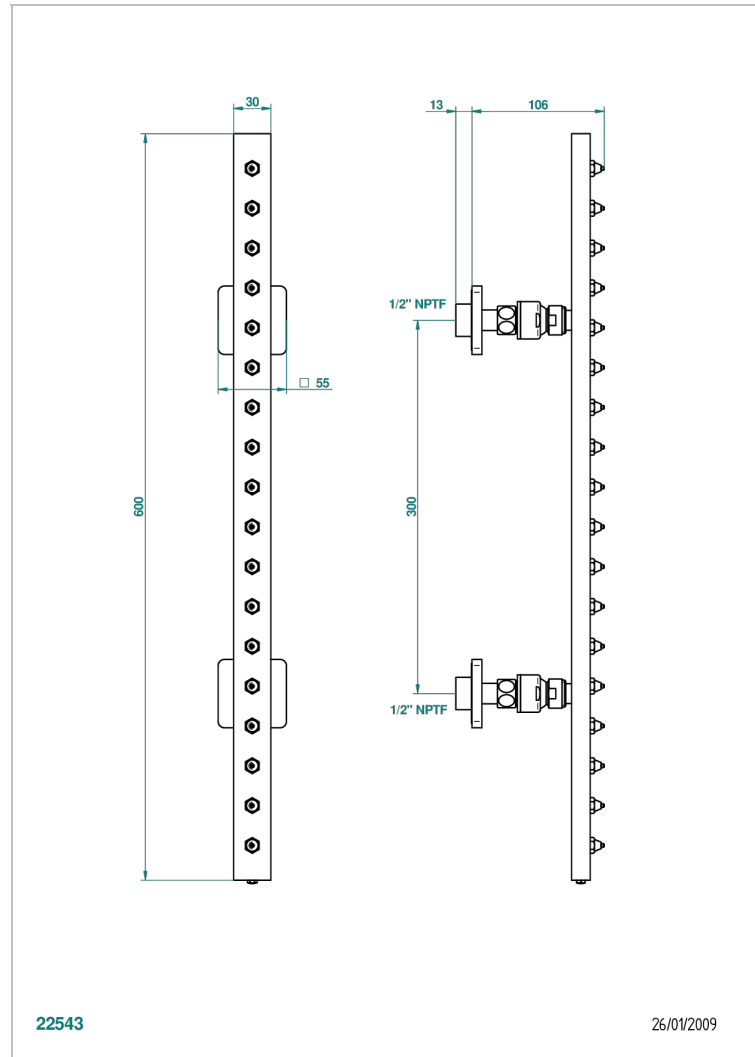

PROFIL METAL WITH LEVER HANDLES

A6B-900/US

Rain-bar, rectangular with 18 picots, 23 1/2" long - with easyclean system

22543

26/01/2009

CHARACTERISTIC

- Profil Metal with lever handles
- Rain-bar, rectangular with 18 picots, 23 1/2" long - with easyclean system

TECHNICAL SPECS

- Recommandé : 3 bars (max. 5 bars) - Advised : 43,5 psi (max. 72 psi)
- 8 l/min à 3 bars (2.12 gpm at 43.5 psi)

AVAILABLE FINITIONS

Black ceram - D30
Blush PVD - H62
Brass color PVD - H49
Brown bronze color PVD - F33
Chrome polished - A02
Chrome polished / gold polished - G02