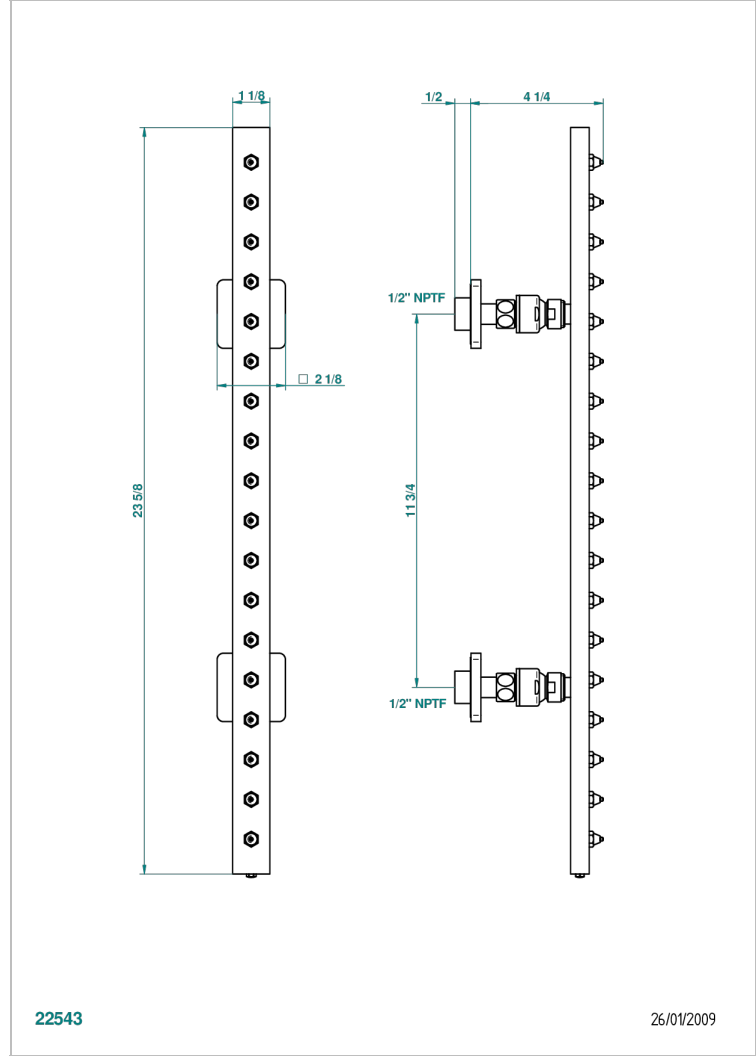

PROFIL METAL WITH LEVER HANDLES

A6B-900/US

Rain-bar, rectangular with 18 picots, 23 1/2" long - with easyclean system

22543

26/01/2009

CHARACTERISTIC

- Profil Metal with lever handles
- Rain-bar, rectangular with 18 picots, 23 1/2" long - with easyclean system

TECHNICAL SPECS

- Recommandé : 3 bars (max. 5 bars) - Advised : 43,5 psi (max. 72 psi)
- 8 l/min à 3 bars (2.12 gpm at 43.5 psi)

AVAILABLE FINITIONS

Black ceram - D30
Blush PVD - H62
Brass color PVD - H49
Brown bronze color PVD - F33
Chrome polished - A02
Chrome polished / gold polished - G02