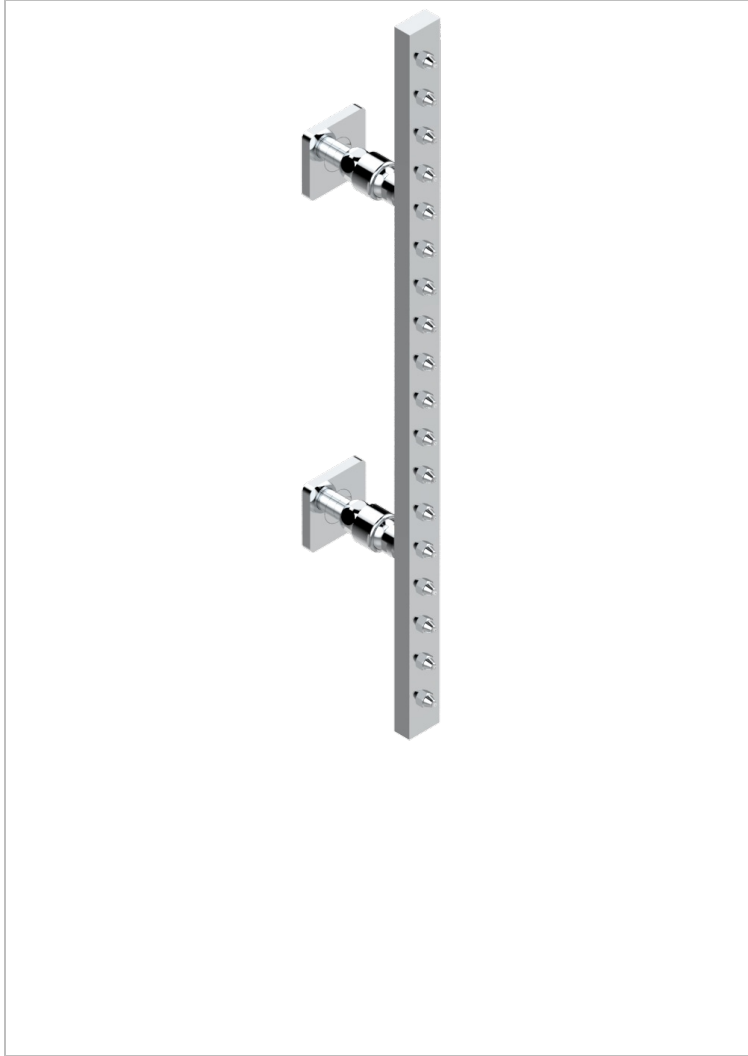

PROFIL METAL WITH LEVER HANDLES

A6B-900/US

Rain-bar, rectangular with 18 picots, 23 1/2" long - with easyclean system

22543

26/01/2009

CHARACTERISTIC

- Profil Metal with lever handles
- Rain-bar, rectangular with 18 picots, 23 1/2" long - with easyclean system

TECHNICAL SPECS

- Recommandé : 3 bars (max. 5 bars) - Advised : 43,5 psi (max. 72 psi)
- 8 l/min à 3 bars (2.12 gpm at 43.5 psi)

AVAILABLE FINITIONS

Black ceram - D30
Blush PVD - H62
Brass color PVD - H49
Brown bronze color PVD - F33
Chrome polished - A02
Chrome polished / gold polished - G02