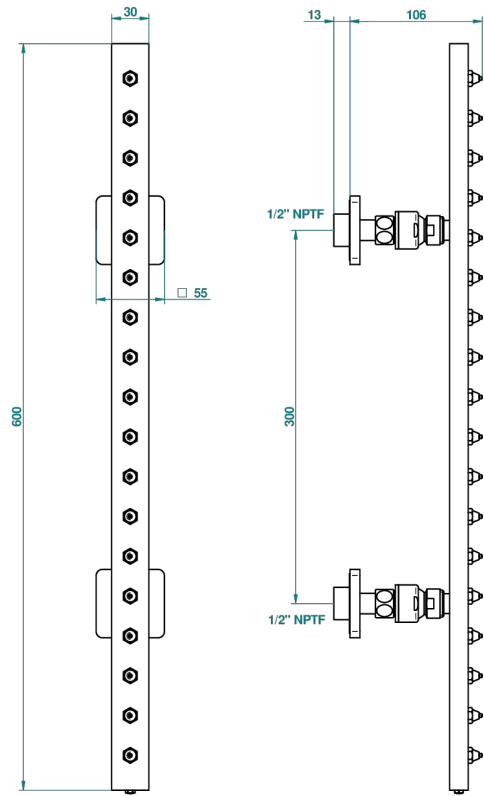

PROFIL METAL

A6A-900/US

Rain-bar, rectangular with 18 picots, 23 1/2" long - with easyclean system

22543

26/01/2009

CHARACTERISTIC

- Profil Metal
- Rain-bar, rectangular with 18 picots, 23 1/2" long - with easyclean system

TECHNICAL SPECS

- Recommandé : 3 bars (max. 5 bars) - Advised : 43,5 psi (max. 72 psi)
- 8 l/min à 3 bars (2.12 gpm at 43.5 psi)

AVAILABLE FINITIONS

Black ceram - D30
Blush PVD - H62
Brass color PVD - H49
Brown bronze color PVD - F33
Chrome polished - A02
Chrome polished / gold polished - G02