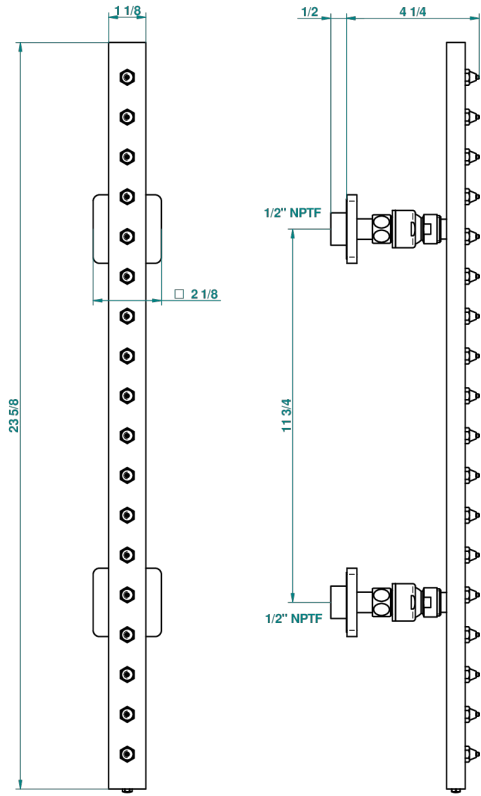

PROFIL METAL

A6A-900/US

Rain-bar, rectangular with 18 picots, 23 1/2" long - with easyclean system

22543

26/01/2009

CHARACTERISTIC

- Profil Metal
- Rain-bar, rectangular with 18 picots, 23 1/2" long - with easyclean system

TECHNICAL SPECS

- Recommandé : 3 bars (max. 5 bars) - Advised : 43,5 psi (max. 72 psi)
- 8 l/min à 3 bars (2.12 gpm at 43.5 psi)

AVAILABLE FINITIONS

Black ceram - D30
Blush PVD - H62
Brass color PVD - H49
Brown bronze color PVD - F33
Chrome polished - A02
Chrome polished / gold polished - G02