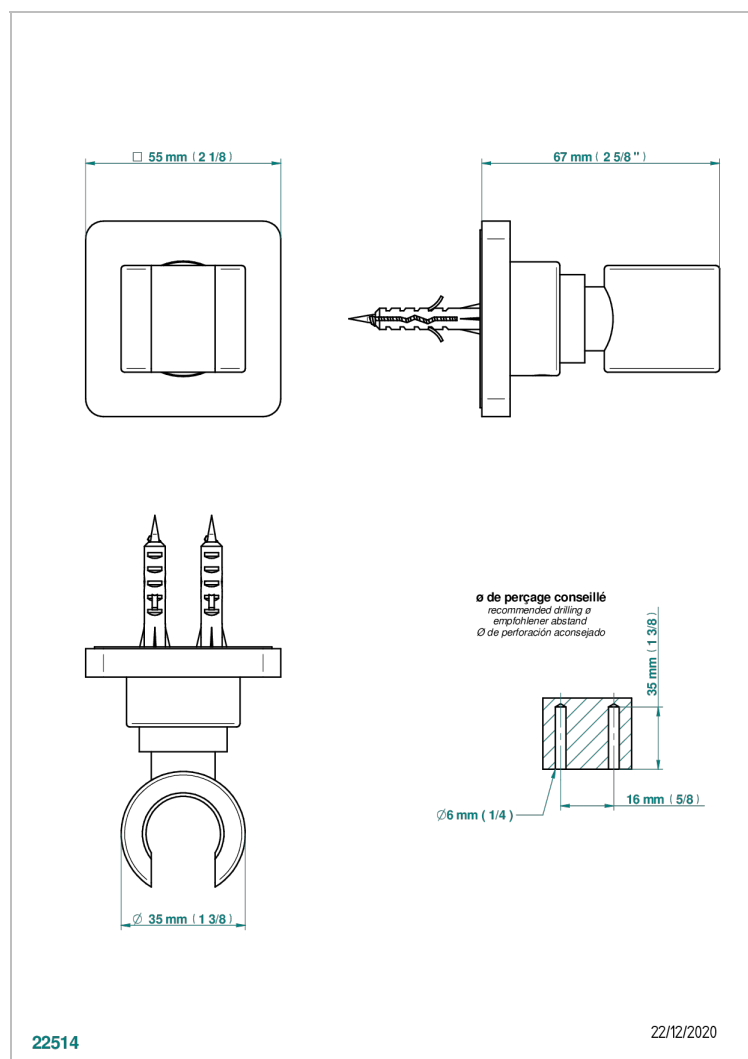

# PROFIL BLACK ONYX WITH LEVER HANDLES

A6P-53F

Wall mounted fixed support bracket for handshower

## CHARACTERISTIC

- Profil Black Onyx with lever handles
- Wall mounted fixed support bracket for handshower