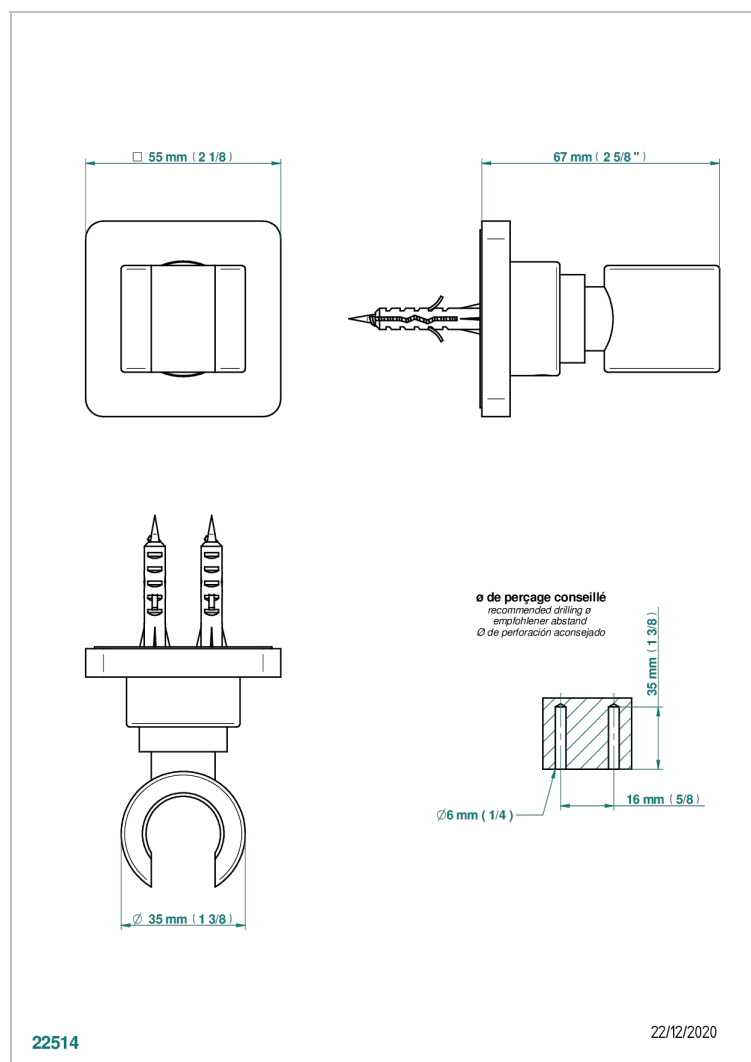

PROFIL METAL WITH LEVER HANDLES

A6B-53F

Wall mounted fixed support bracket for handshower

THG[®]
PARIS

CHARACTERISTIC

- Profil Metal with lever handles
- Wall mounted fixed support bracket for handshower

AVAILABLE FINITIONS