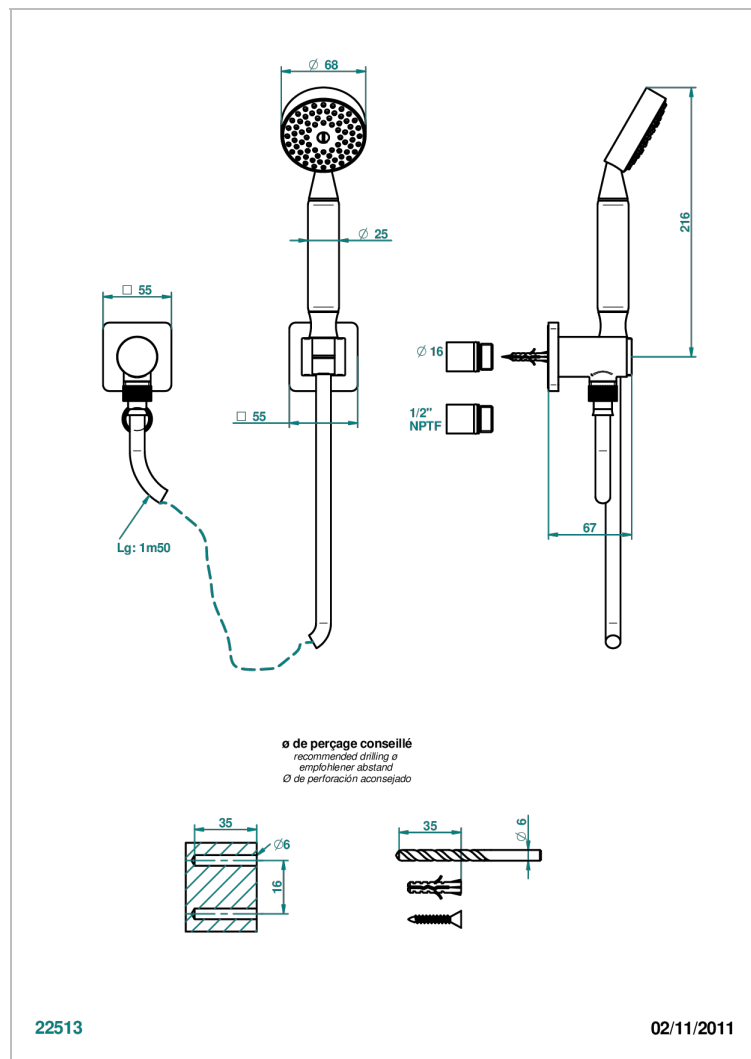

# PROFIL BLACK ONYX WITH LEVER HANDLES

A6P-52/US

Wall mounted handshower with separate fixed hook

## CHARACTERISTIC

- Profil Black Onyx with lever handles
- Wall mounted handshower with separate fixed hook

## TECHNICAL SPECS

- Recommandé : 3 bars (max. 5 bars) - Advised : 43,5 psi (max. 72 psi)
- 9,5 l/min à 3 bars (2.5 gpm at 43.5 psi)