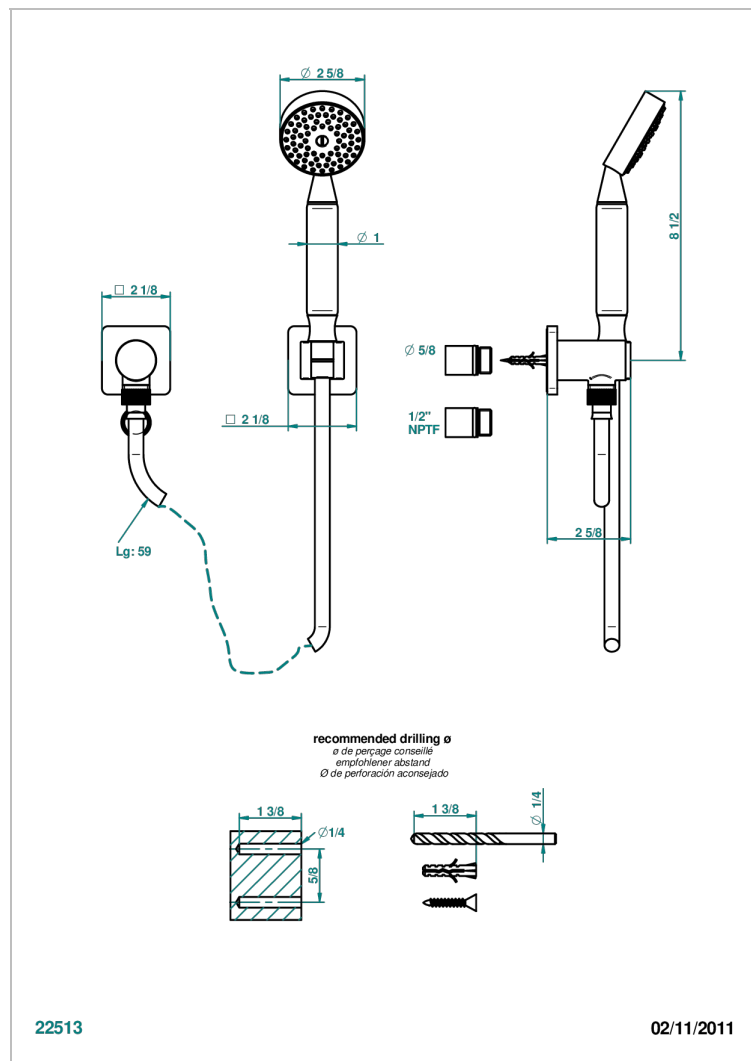

PROFIL BLACK ONYX WITH LEVER HANDLES

A6P-52/US

Wall mounted handshower with separate fixed hook

CHARACTERISTIC

- Profil Black Onyx with lever handles
- Wall mounted handshower with separate fixed hook

TECHNICAL SPECS

- Recommandé : 3 bars (max. 5 bars) - Advised : 43,5 psi (max. 72 psi)
- 9,5 l/min à 3 bars (2.5 gpm at 43.5 psi)

AVAILABLE FINITIONS

Black ceram - D30
 Blush PVD - H62
 Brass color PVD - H49
 Brown bronze color PVD - F33
 Chrome polished - A02
 Chrome polished / gold polished - G02

Copper antique matt, coated - H07
 Gold color PVD - H52
 Gold mat - F07
 Gold polished - F01
 Graphite PVD - H64
 Light coated bronze - D01

Matt Umber PVD - H67
 Matt blush PVD - H60
 Matt brass color PVD - H50
 Matt brown bronze color PVD - F34
 Matt chrome (American satin) - C02
 Matt gold color PVD - H53

Matt graphite PVD - H65
 Matt nickel (American satin) - C01
 Matt nickel color PVD - H56
 Nickel antique / Sovereign - H28
 Nickel color PVD - H55
 Nickel polished - B01

Soft gold - F30
 Soft matt gold - F31
 Umber PVD - H66