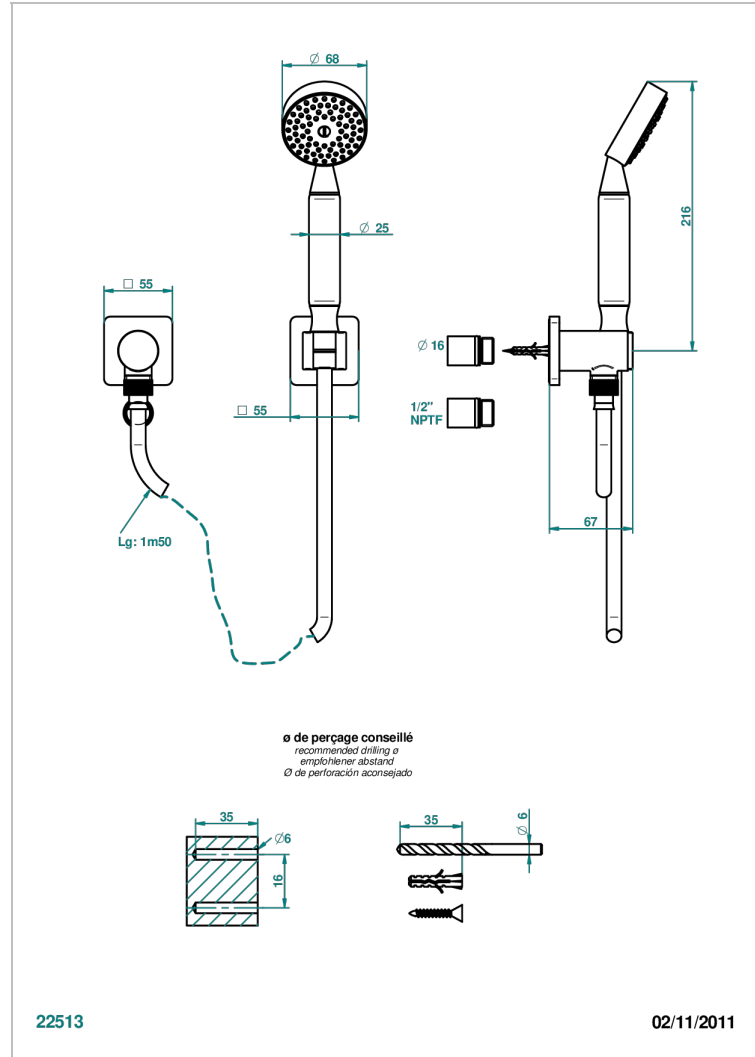

PROFIL BLACK ONYX

A6N-52/US

Wall mounted handshower with separate fixed hook

CHARACTERISTIC

- Profil Black Onyx
- Wall mounted handshower with separate fixed hook

TECHNICAL SPECS

- Recommandé : 3 bars (max. 5 bars) - Advised : 43,5 psi (max. 72 psi)
- 9,5 l/min à 3 bars (2.5 gpm at 43.5 psi)