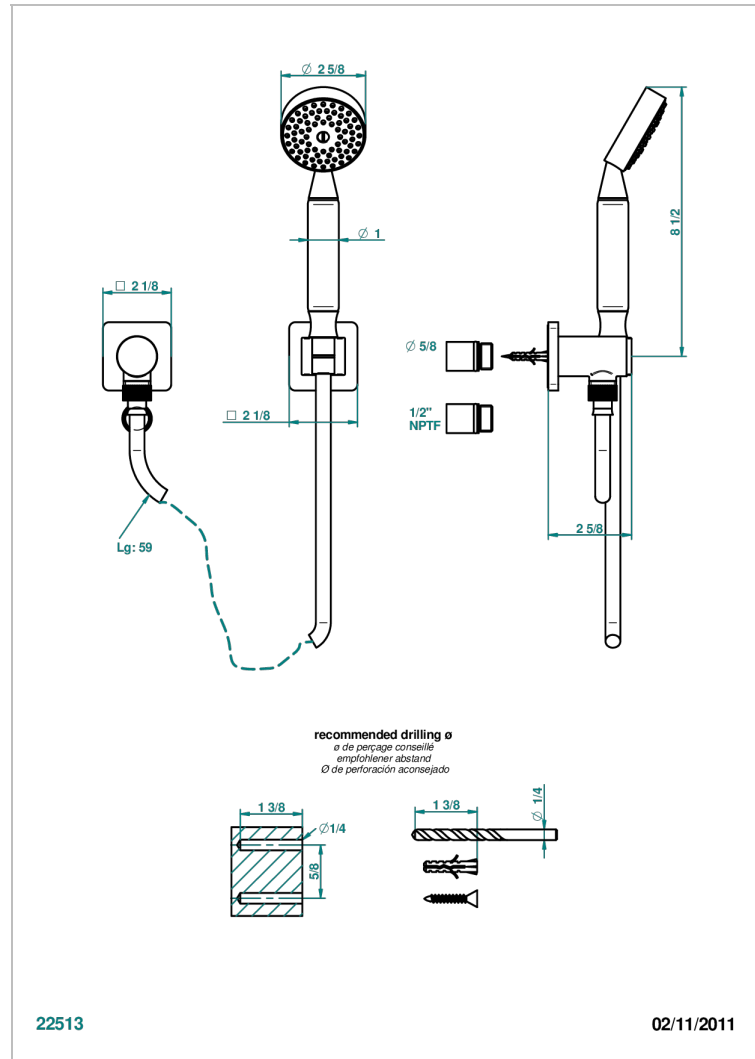

PROFIL BLACK ONYX

A6N-52/US

Wall mounted handshower with separate fixed hook

CHARACTERISTIC

- Profil Black Onyx
- Wall mounted handshower with separate fixed hook

TECHNICAL SPECS

- Recommandé : 3 bars (max. 5 bars) - Advised : 43,5 psi (max. 72 psi)
- 9,5 l/min à 3 bars (2.5 gpm at 43.5 psi)