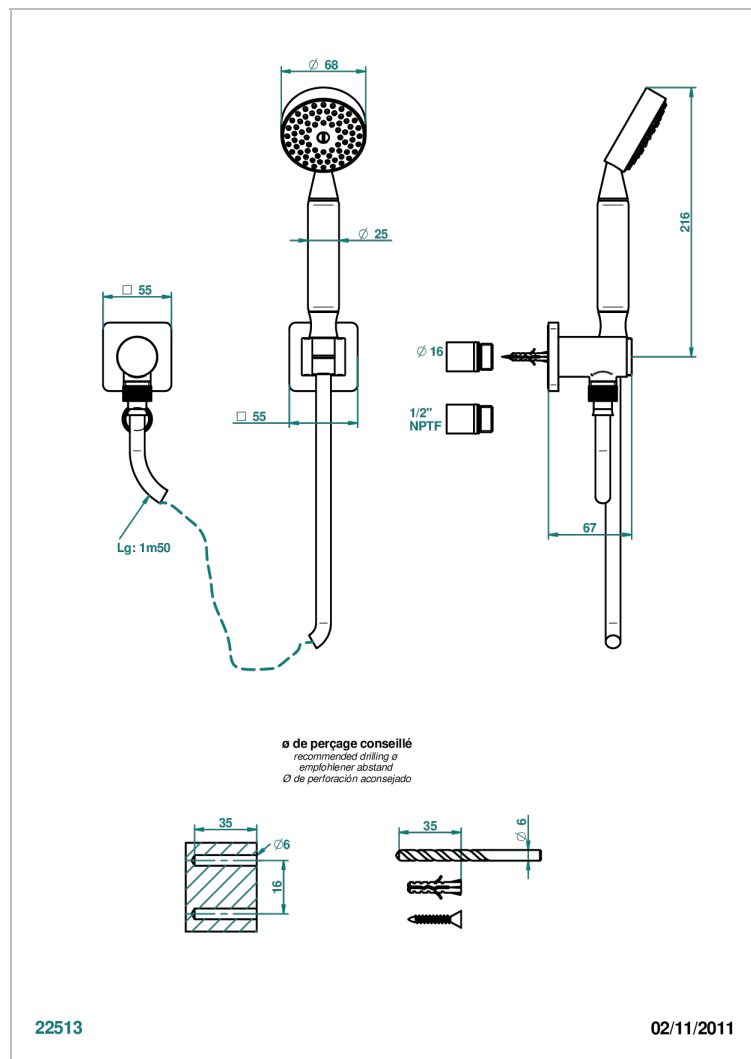

PROFIL LALIQUE CLEAR CRYSTAL WITH LEVER HANDLES

A6H-52/US

Wall mounted handshower with separate fixed hook

CHARACTERISTIC

- Profil Lalique Clear crystal with lever handles
- Wall mounted handshower with separate fixed hook

TECHNICAL SPECS

- Recommandé : 3 bars (max. 5 bars) - Advised : 43,5 psi (max. 72 psi)
- 9,5 l/min à 3 bars (2.5 gpm at 43.5 psi)

AVAILABLE FINITIONS

Black ceram - D30
Blush PVD - H62
Brass color PVD - H49
Brown bronze color PVD - F33
Chrome polished - A02
Chrome polished / gold polished - G02