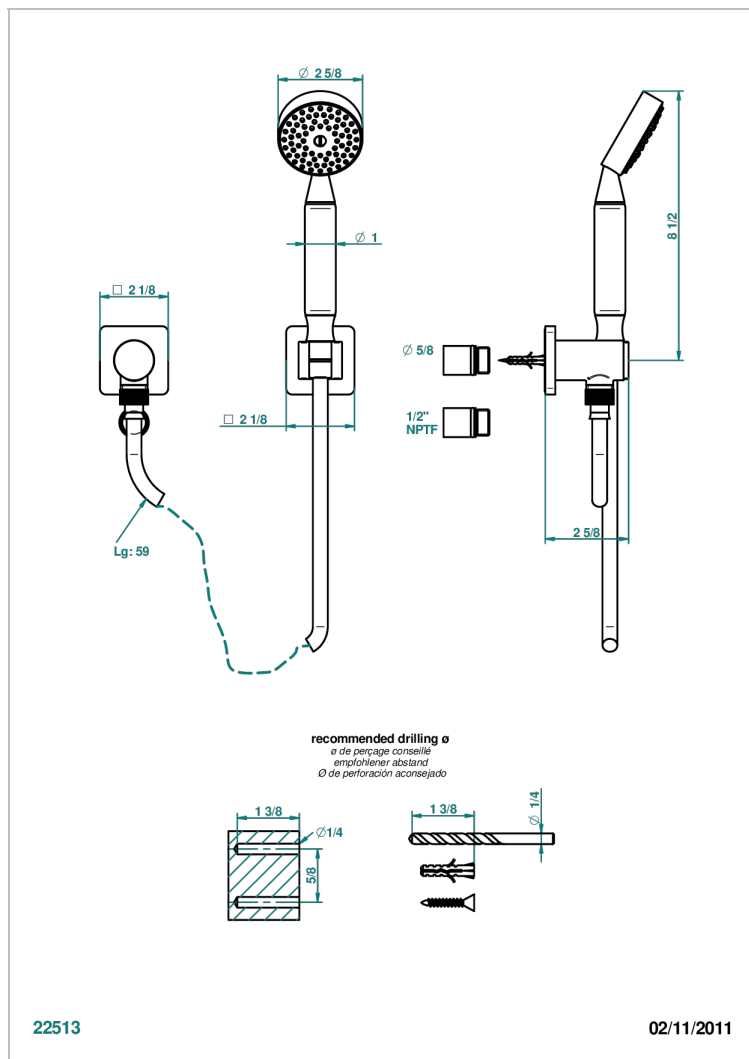

# PROFIL LALIQUE CLEAR CRYSTAL WITH LEVER HANDLES

A6H-52/US

Wall mounted handshower with separate fixed hook

## CHARACTERISTIC

- Profil Laliqe Clear crystal with lever handles
- Wall mounted handshower with separate fixed hook

## TECHNICAL SPECS

- Recommandé : 3 bars (max. 5 bars) - Advised : 43,5 psi (max. 72 psi)
- 9,5 l/min à 3 bars (2.5 gpm at 43.5 psi)