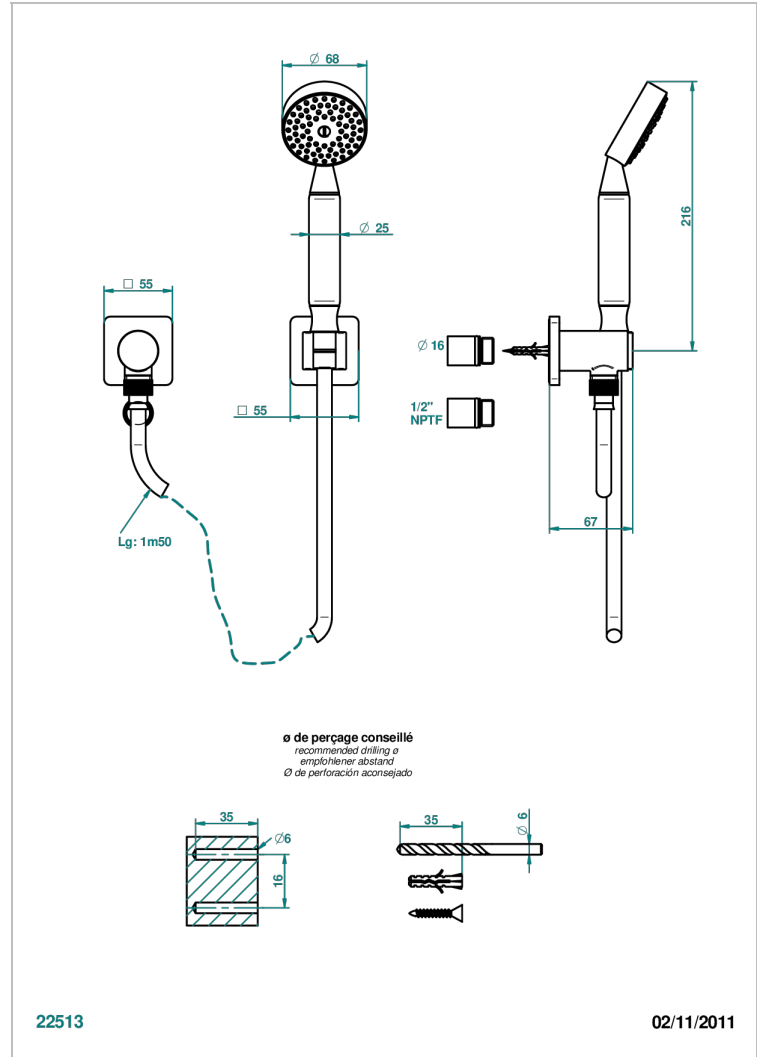

# PROFIL METAL WITH LEVER HANDLES

A6B-52/US

Wall mounted handshower with separate fixed hook

THG<sup>®</sup>  
PARIS

## CHARACTERISTIC

- Profil Metal with lever handles
- Wall mounted handshower with separate fixed hook

## TECHNICAL SPECS

- Recommandé : 3 bars (max. 5 bars) - Advised : 43,5 psi (max. 72 psi)
- 9,5 l/min à 3 bars (2.5 gpm at 43.5 psi)