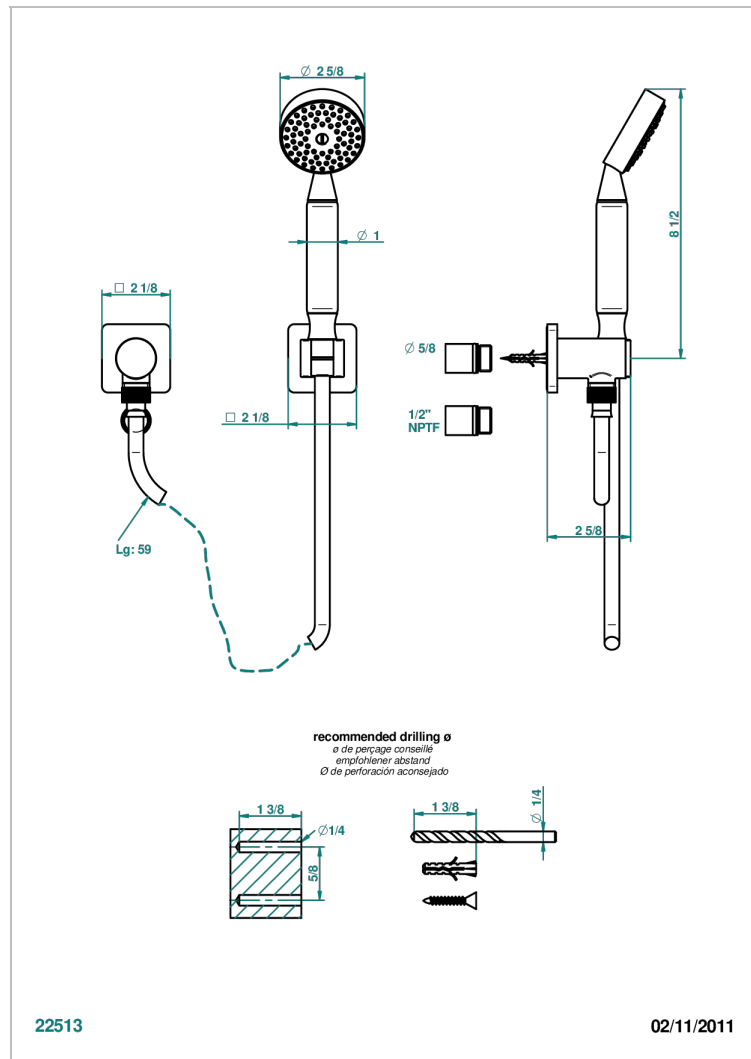

PROFIL METAL WITH LEVER HANDLES

A6B-52/US

Wall mounted handshower with separate fixed hook

CHARACTERISTIC

- Profil Metal with lever handles
- Wall mounted handshower with separate fixed hook

TECHNICAL SPECS

- Recommandé : 3 bars (max. 5 bars) - Advised : 43,5 psi (max. 72 psi)
- 9,5 l/min à 3 bars (2.5 gpm at 43.5 psi)

AVAILABLE FINITIONS

Black ceram - D30
Blush PVD - H62
Brass color PVD - H49
Brown bronze color PVD - F33
Chrome polished - A02
Chrome polished / gold polished - G02

Copper antique matt, coated - H07
Gold color PVD - H52
Gold mat - F07
Gold polished - F01
Graphite PVD - H64
Light coated bronze - D01

Matt Umber PVD - H67
Matt blush PVD - H60
Matt brass color PVD - H50
Matt brown bronze color PVD - F34
Matt chrome (American satin) - C02
Matt gold color PVD - H53

Matt graphite PVD - H65
Matt nickel (American satin) - C01
Matt nickel color PVD - H56
Nickel antique / Sovereign - H28
Nickel color PVD - H55
Nickel polished - B01

Soft gold - F30
Soft matt gold - F31
Umber PVD - H66