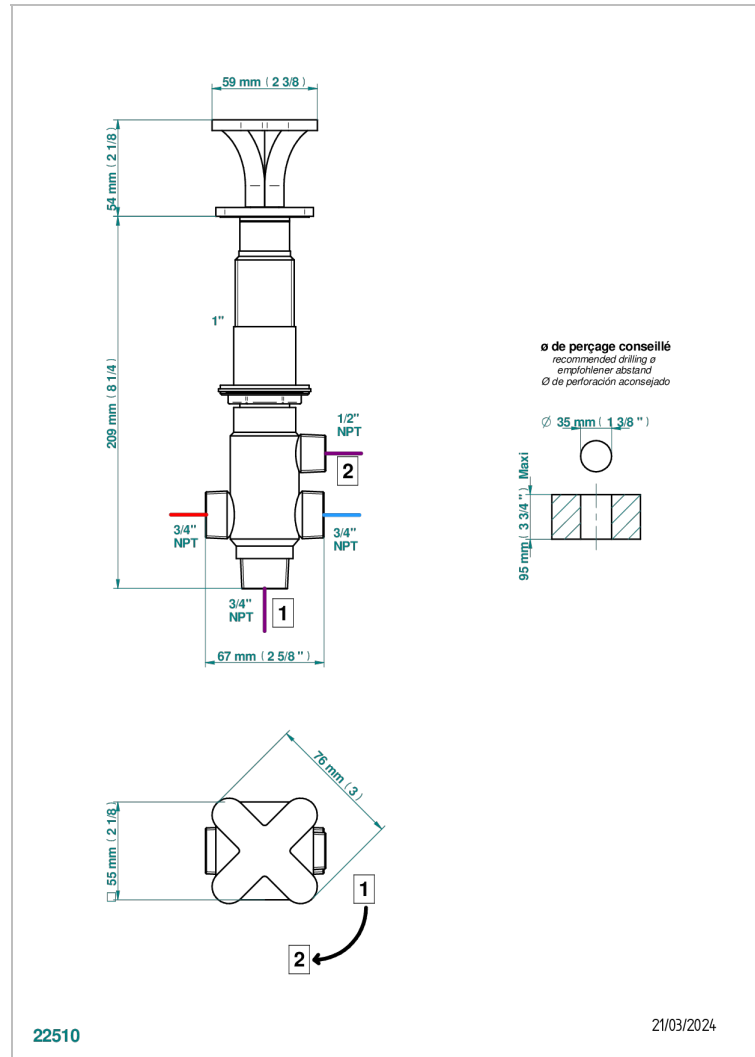

# PROFIL METAL

A6A-50/4/VG

Rim mounted 4 way diverter : 2 inlets and 2 outlets

## CHARACTERISTIC

- Profil Metal
- Rim mounted 4 way diverter : 2 inlets and 2 outlets