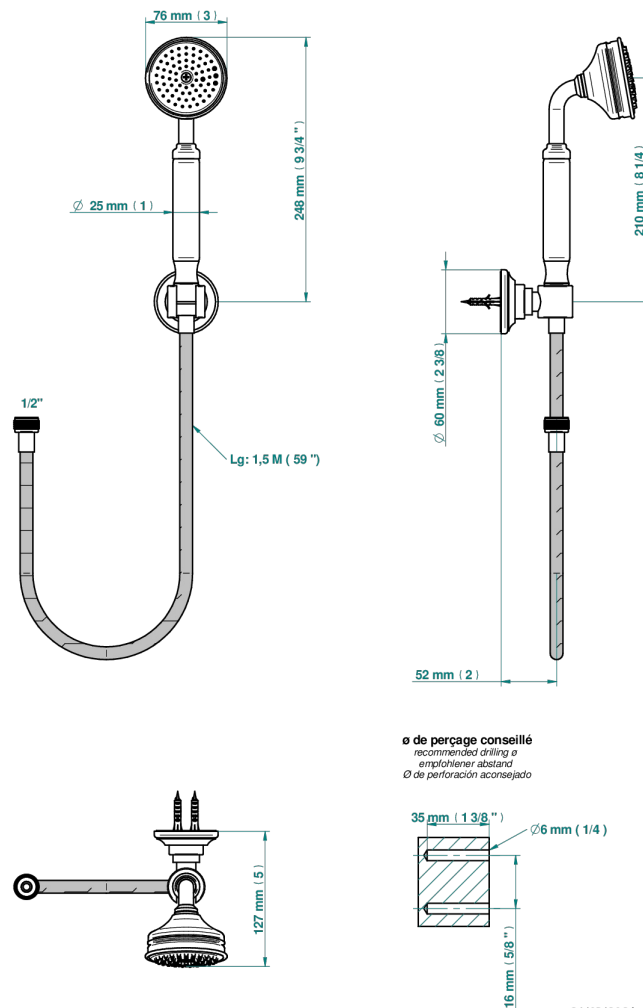

# CHARLESTON WITH LEVER HANDLES

G75-52A

Wall mounted stylised handshower, hose and fixed hook - no elbow

2251

26/03/2021

## CHARACTERISTIC

- Charleston with lever handles
- Wall mounted stylised handshower, hose and fixed hook - no elbow