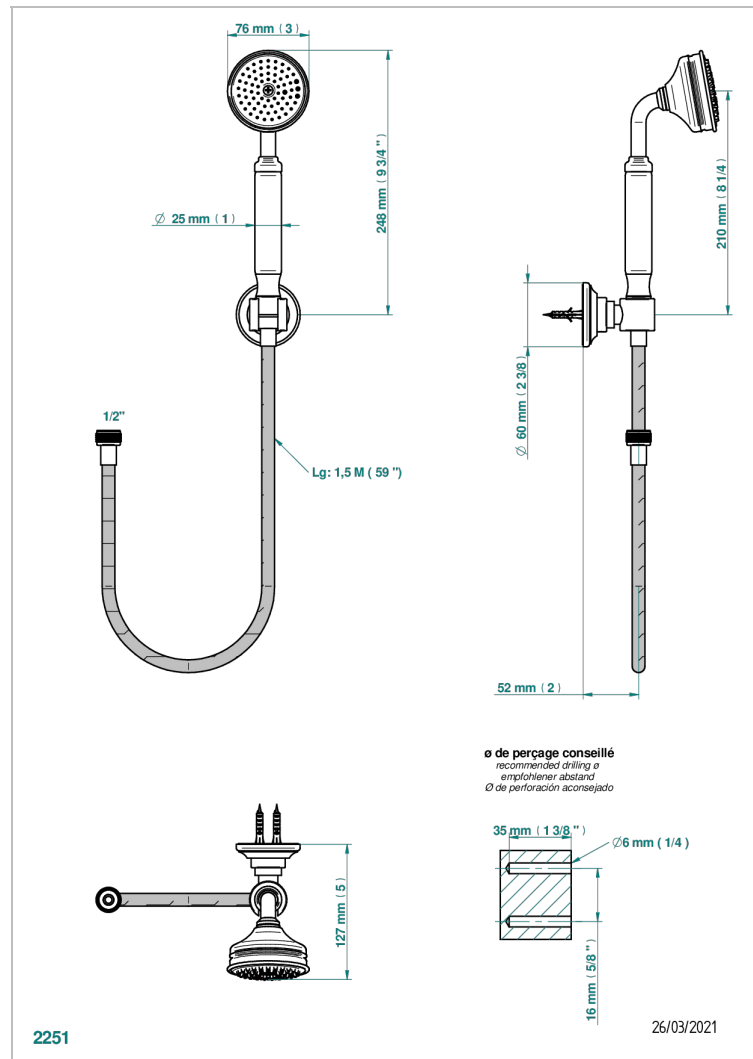

CHARLESTON WITH LEVER

G75-52A

Wall mounted stylised handshower, hose and fix hook

CHARACTERISTIC

- Charleston with lever
- Wall mounted stylised handshower, hose and fix hook

TECHNICAL SPECS

- Recommandé : 3 bars (max. 5 bars) - Advised : 43,5 psi (max. 72 psi)
- 9,5 l/min à 3 bars (2.5 gpm at 43.5 psi)

AVAILABLE FINITIONS

Antique nickel - H28
Black ceram - D30
Blush PVD - H62
Brass color PVD - H49
Brown bronze color PVD - F33
Gold color PVD - H52

Graphite PVD - H64
Lacquered light bronze - D01
Matt Umber PVD - H67
Matt blush PVD - H60
Matt brass color PVD - H50
Matt brown bronze color PVD - F34

Soft gold - F30
Soft matt gold - F31
Umber PVD - H66