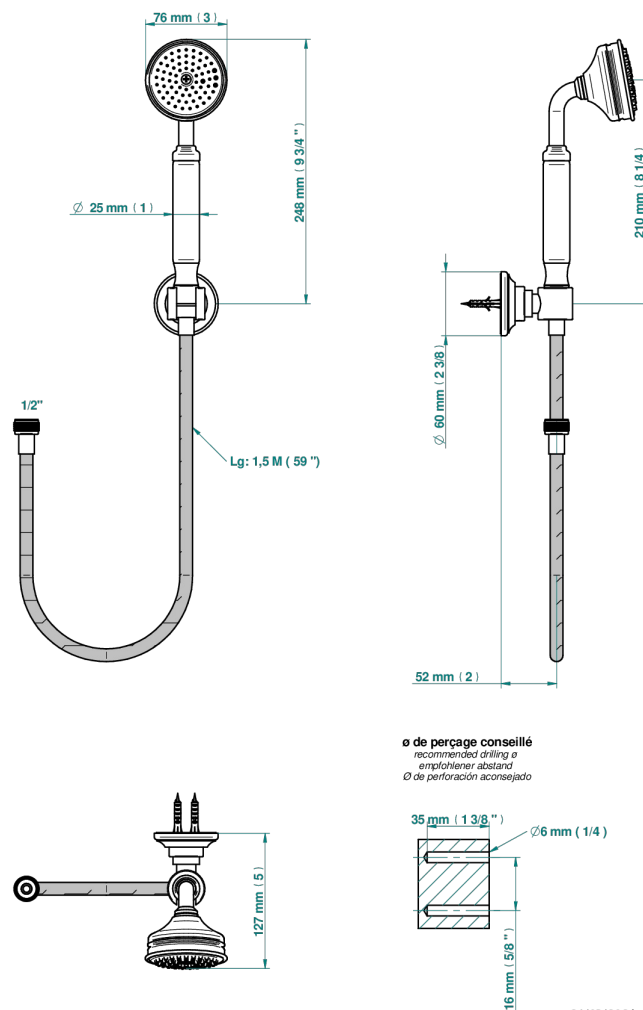

CHARLESTON WITH SMOOTH METAL LEVER HANDLES

G3N-52A

Wall mounted stylised handshower, hose and fixed hook - no elbow

2251

26/03/2021

CHARACTERISTIC

- Charleston with smooth metal lever handles
- Wall mounted stylised handshower, hose and fixed hook - no elbow

TECHNICAL SPECS

- Recommandé : 3 bars (max. 5 bars) - Advised : 43,5 psi (max. 72 psi)
- 9,5 l/min à 3 bars (2.5 gpm at 43.5 psi)

AVAILABLE FINITIONS

Black ceram - D30

Blush PVD - H62

Brass color PVD - H49

Brown bronze color PVD - F33

Chrome polished - A02

Chrome polished / gold polished - G02

Copper antique matt, coated - H07

Gold color PVD - H52

Gold mat - F07

Gold polished - F01

Graphite PVD - H64