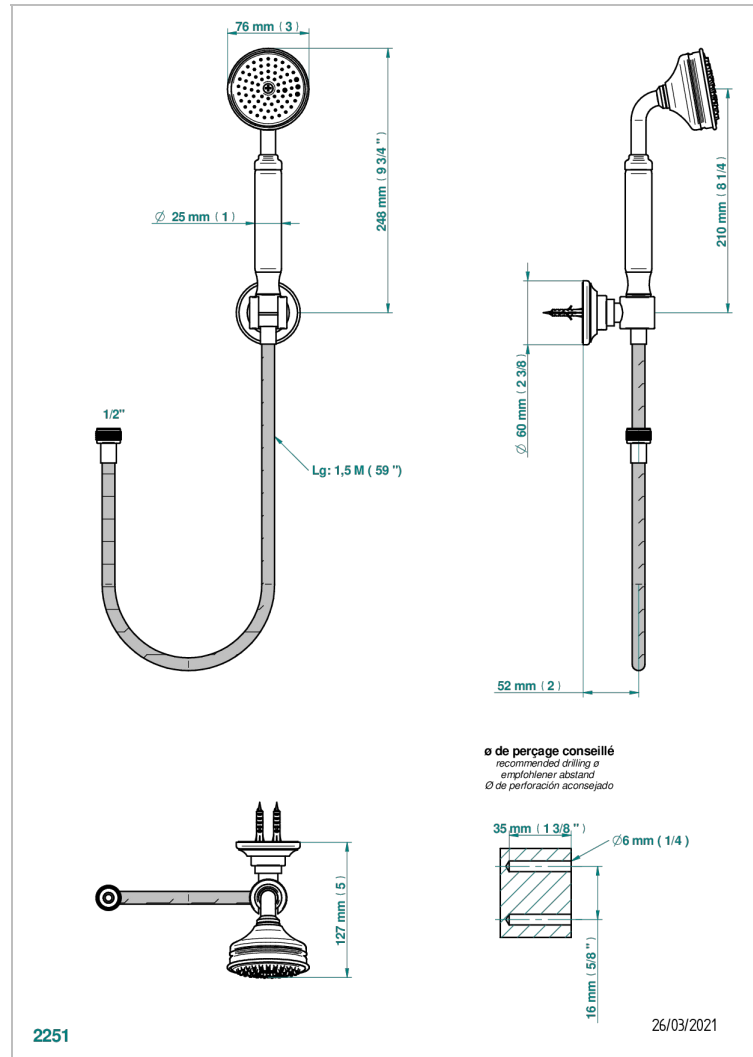

CHARLESTON

G29-52A

Wall mounted stylised handshower, hose and fix hook

THG[®]
PARIS

CHARACTERISTIC

- Charleston
- Wall mounted stylised handshower, hose and fix hook

TECHNICAL SPECS

- Recommandé : 3 bars (max. 5 bars) - Advised : 43,5 psi (max. 72 psi)
- 9,5 l/min à 3 bars (2.5 gpm at 43.5 psi)

AVAILABLE FINITIONS

Antique nickel - H28
Black ceram - D30
Blush PVD - H62
Brass color PVD - H49
Brown bronze color PVD - F33
Gold color PVD - H52

Graphite PVD - H64
Lacquered light bronze - D01
Matt Umber PVD - H67
Matt blush PVD - H60
Matt brass color PVD - H50
Matt brown bronze color PVD - F34

Soft gold - F30
Soft matt gold - F31
Umber PVD - H66
Varnished matt antique red copper (color finish) - H07