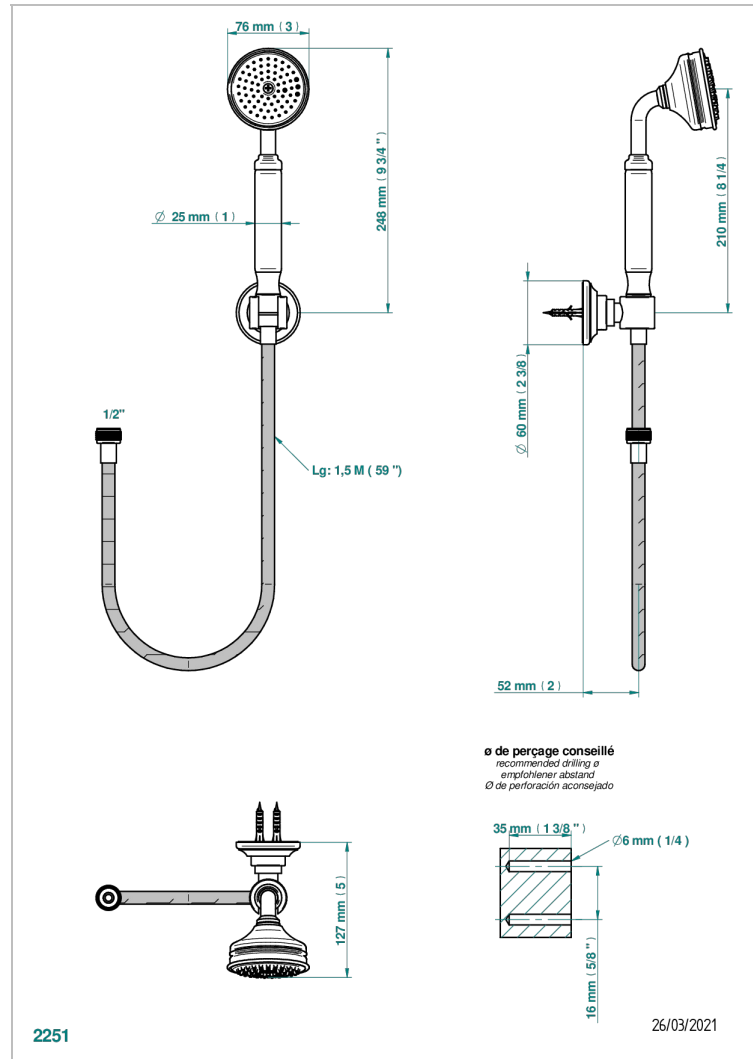

# 1900

G25-52A

Wall mounted stylised handshower, hose and fixed hook - no elbow

## CHARACTERISTIC

- 1900
- Wall mounted stylised handshower, hose and fixed hook - no elbow