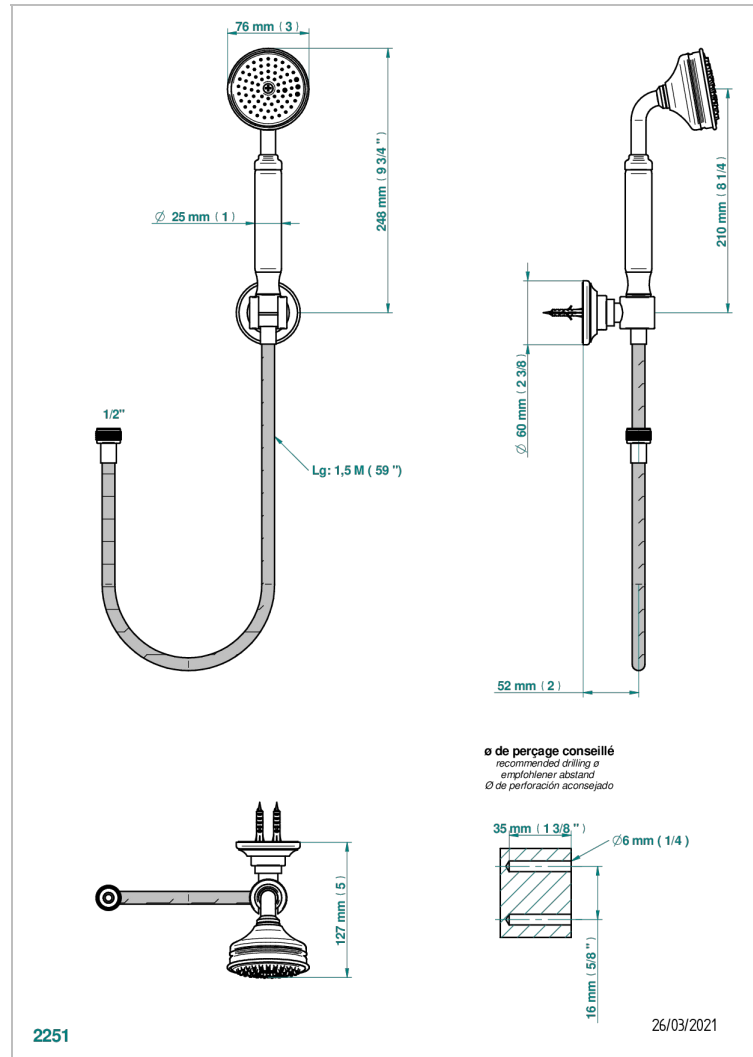

1900

G25-52A

Wall mounted stylised handshower, hose and fix hook

CHARACTERISTIC

- 1900
- Wall mounted stylised handshower, hose and fix hook

TECHNICAL SPECS

- Recommandé : 3 bars (max. 5 bars) - Advised : 43,5 psi (max. 72 psi)
- 9,5 l/min à 3 bars (2.5 gpm at 43.5 psi)

AVAILABLE FINITIONS

Antique nickel - H28
Black ceram - D30
Blush PVD - H62
Brass color PVD - H49
Brown bronze color PVD - F33
Gold color PVD - H52

Graphite PVD - H64
Lacquered light bronze - D01
Matt Umber PVD - H67
Matt blush PVD - H60
Matt brass color PVD - H50
Matt brown bronze color PVD - F34

Soft gold - F30
Soft matt gold - F31
Umber PVD - H66
Varnished matt antique red copper (color finish) - H07