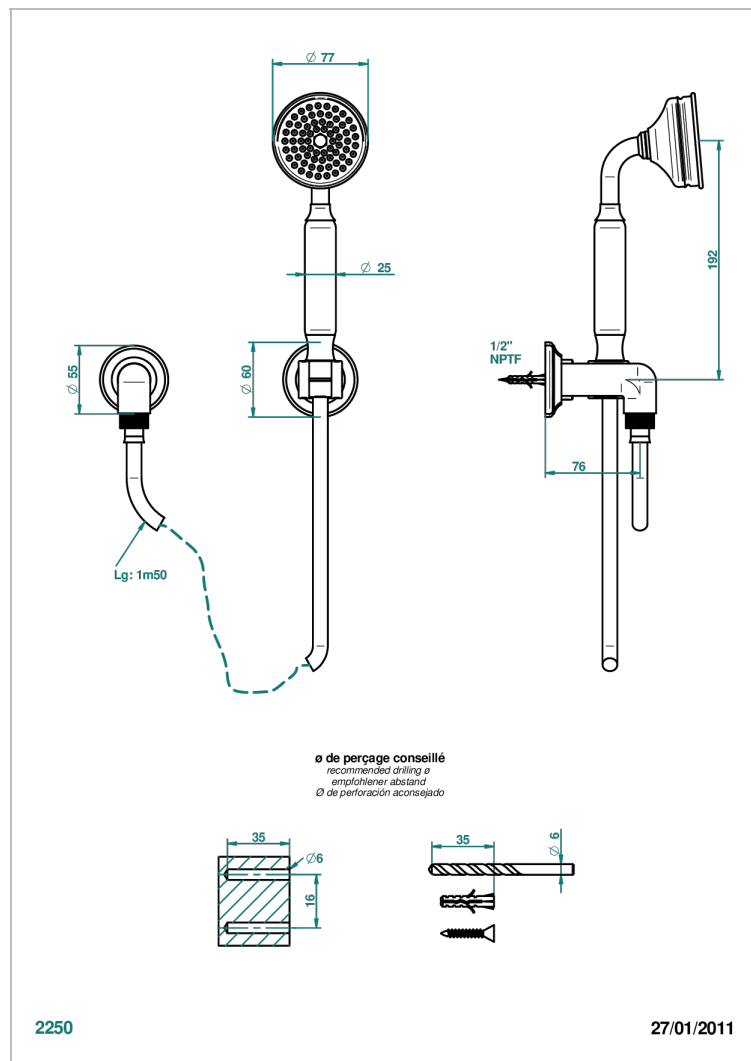

CHARLESTON WITH SMOOTH METAL LEVER HANDLES

G3N-52/US

Wall mounted handshower with separate fixed hook

CHARACTERISTIC

- Charleston with smooth metal lever handles
- Wall mounted handshower with separate fixed hook

TECHNICAL SPECS

- Recommandé : 3 bars (max. 5 bars) - Advised : 43,5 psi (max. 72 psi)
- 9,5 l/min à 3 bars (2.5 gpm at 43.5 psi)

AVAILABLE FINITIONS

Black ceram - D30

Blush PVD - H62

Brass color PVD - H49